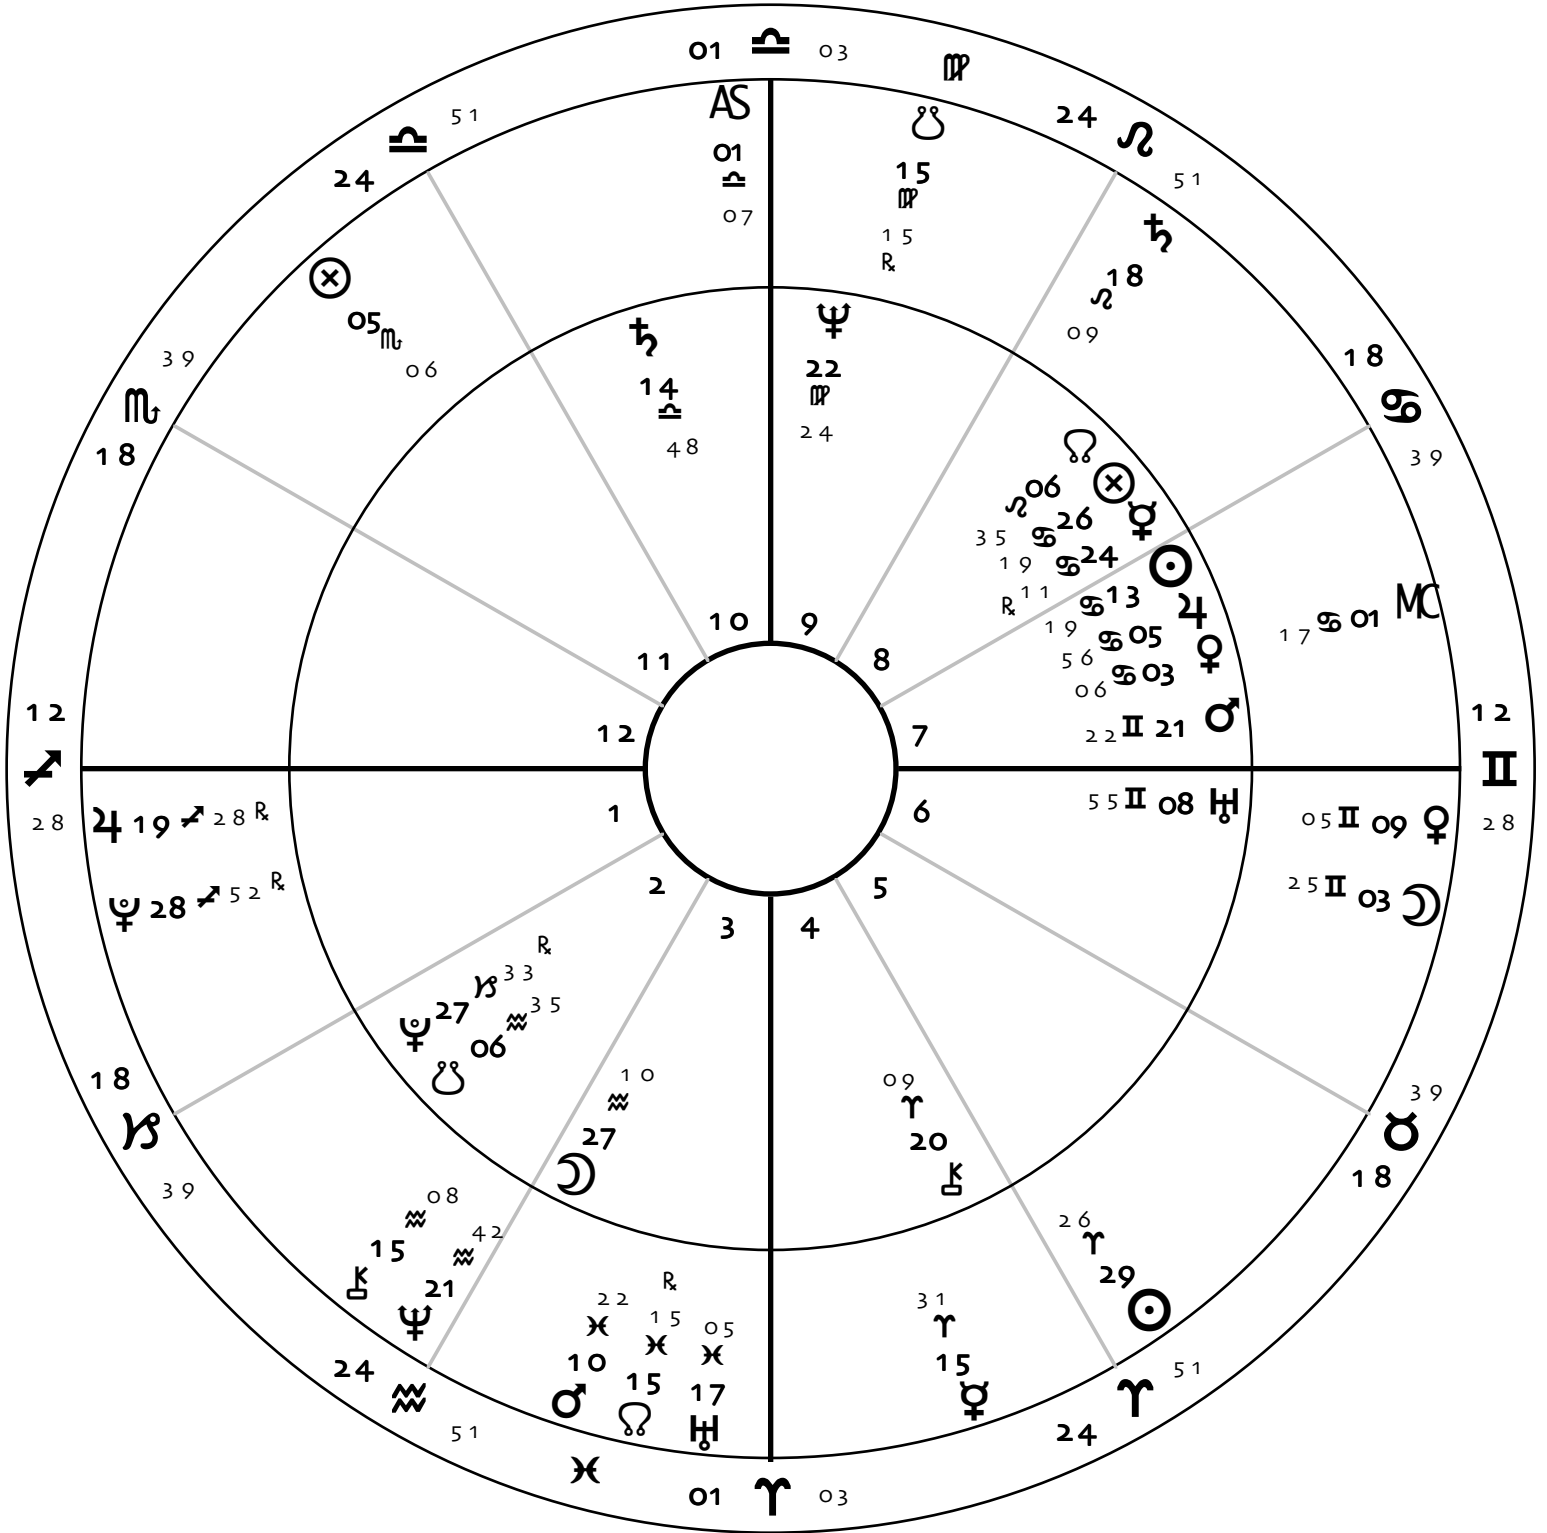

United States of America

Jul 4 1776
Philadelphia
39N46
Jul 4 1776
Tropical Porphyry

5:10 PM LMT
Pennsylvania
75W10
22:10:40 GMT
True Node

Second Chart Natal Chart
Saturn Stationary Direct
Apr 19 2007 21:23:21 GMT

Prepared By:
Earthwalk Astrology