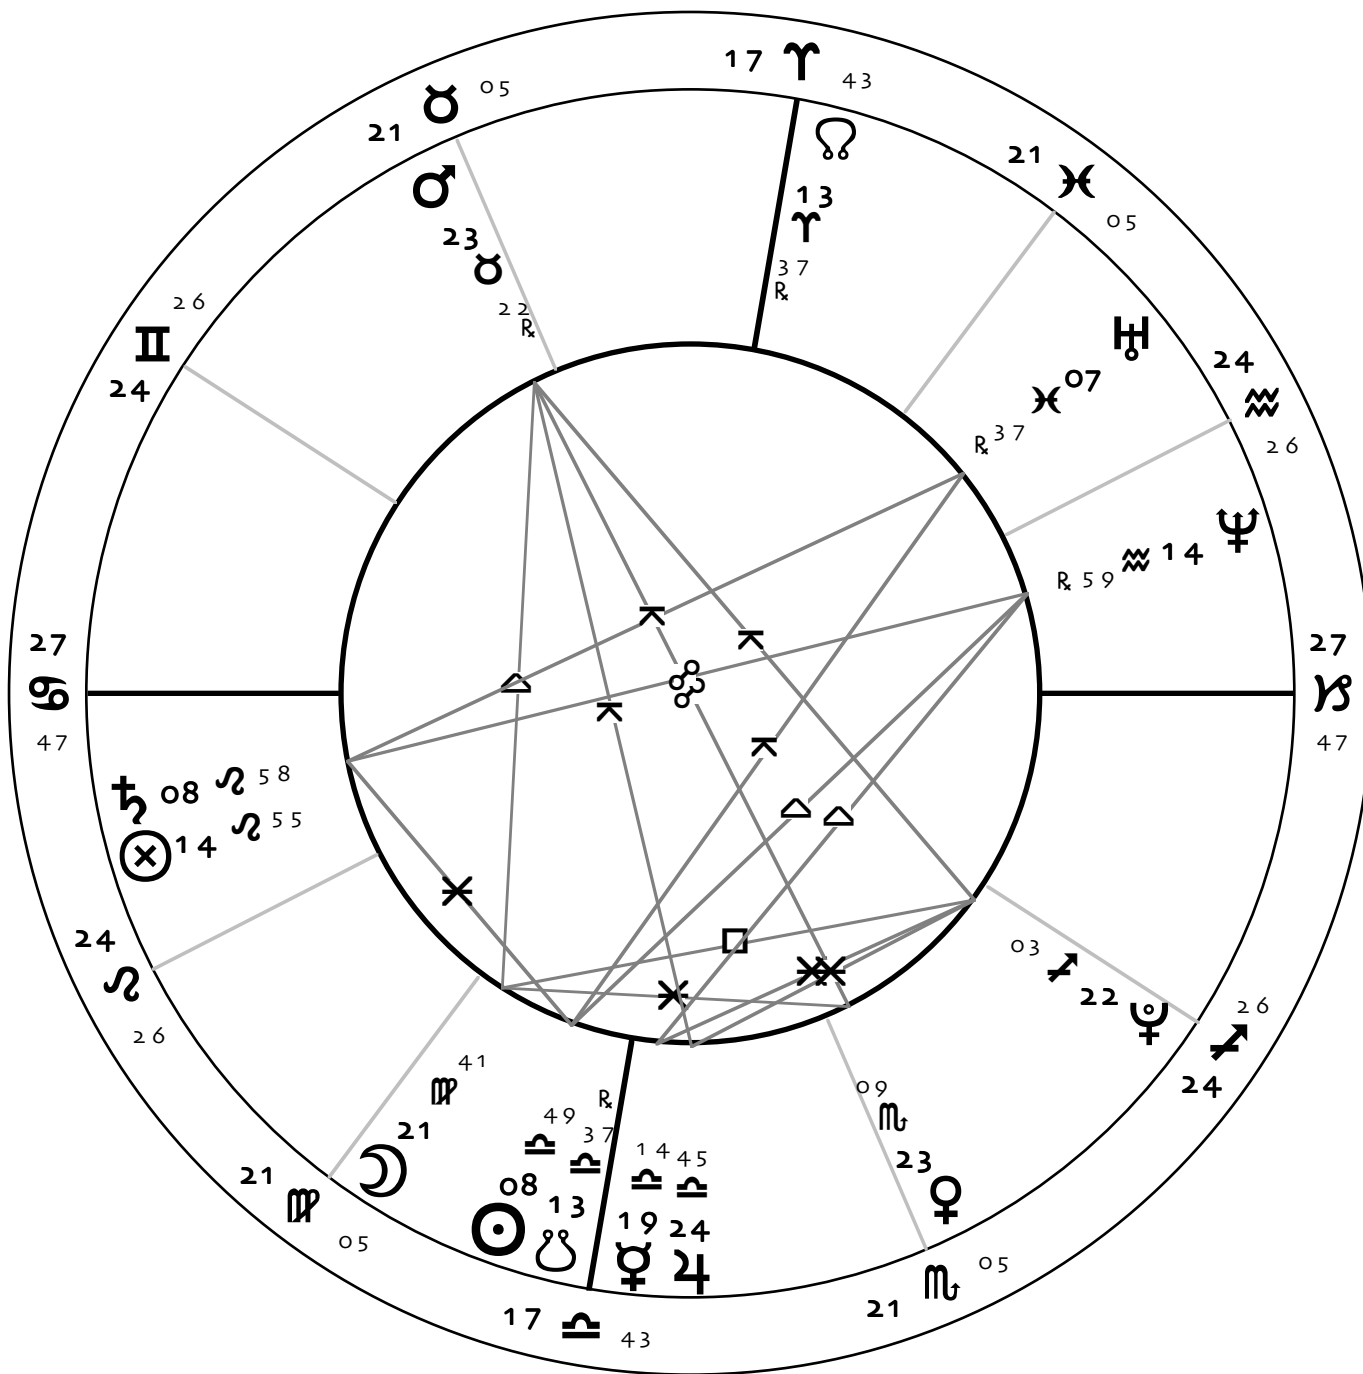

Mars Stationary Rx

Oct 2 2005

12:03:23 AM 2E

Tel Aviv

Israel

31N54

34E46

Oct 1 2005

22:03:23 GMT

Tropical Porphyry

True Node

Prepared By:

Earthwalk Astrology

www.earthwalkastrology.com • 1.800.778.8490