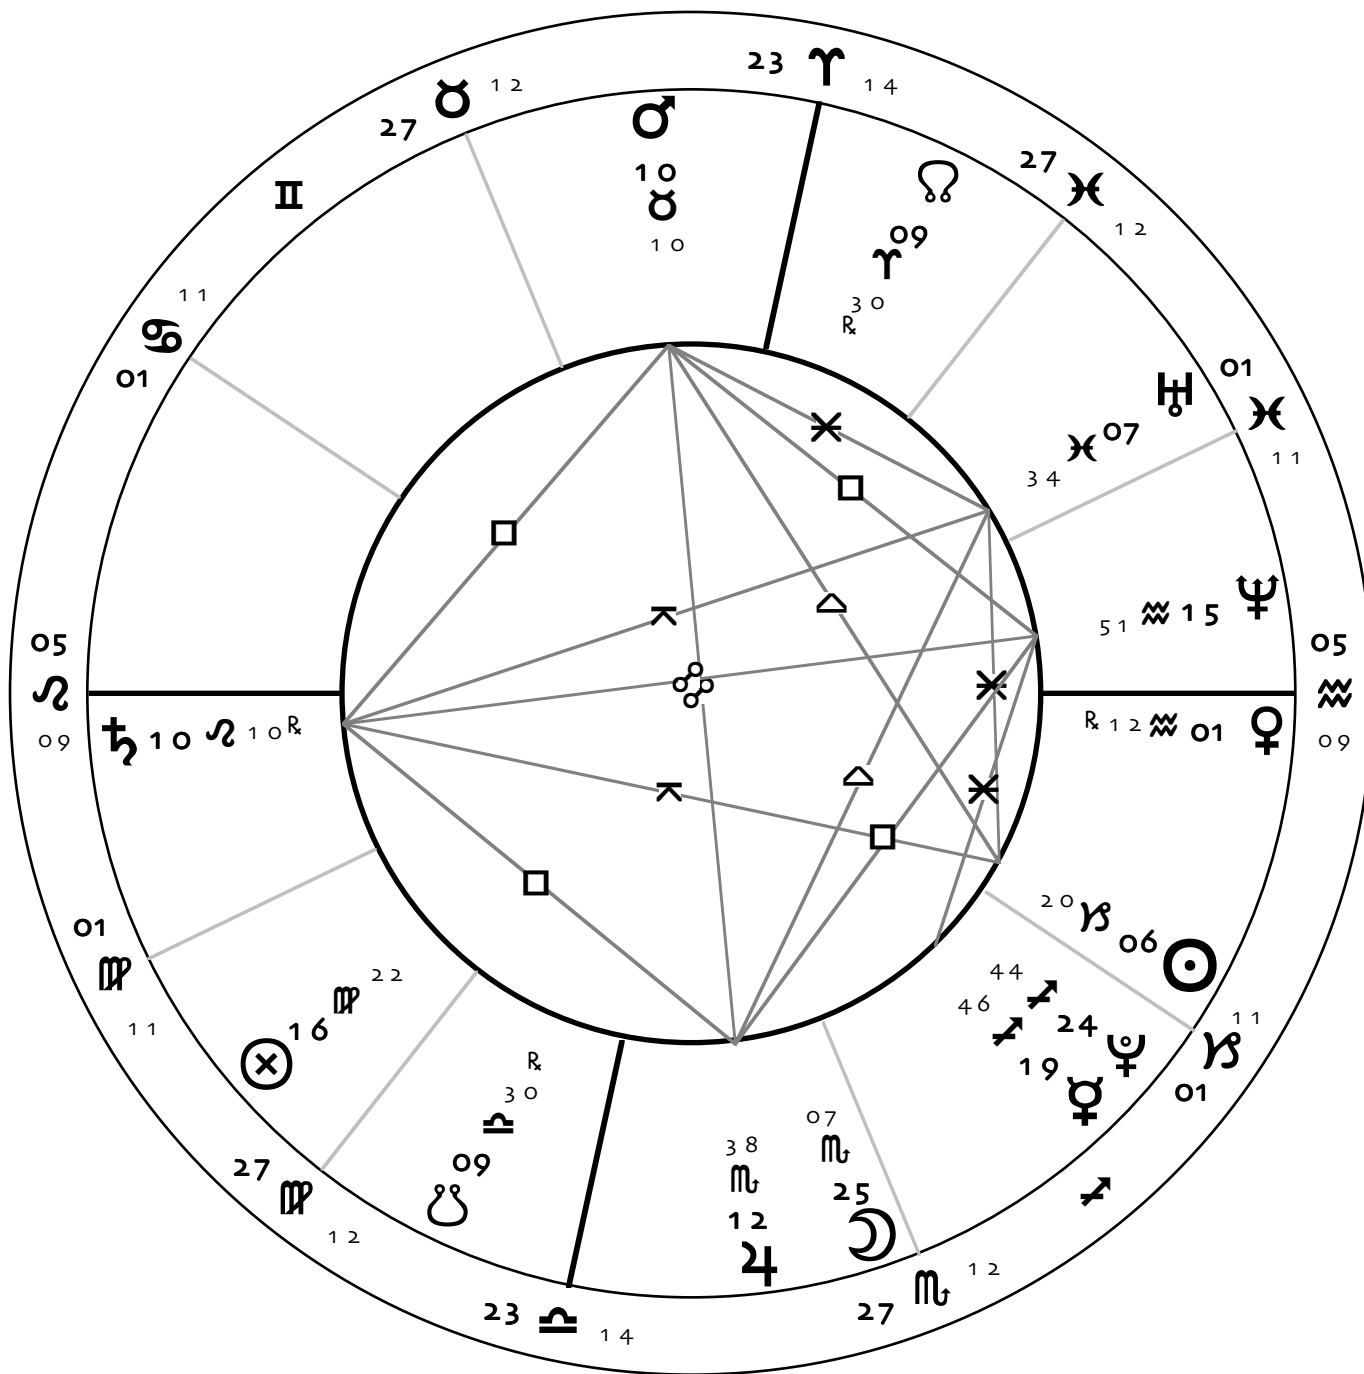

# Mars Square Saturn

Dec 27 2005  
 Washington  
 38N42  
 Dec 28 2005  
 Tropical Porphyry

7:07:54 PM EST  
 D.C.  
 77W02  
 00:07:54 GMT  
 True Node

Prepared By:

**Earthwalk Astrology**

www.earthwalkastrology.com • 1.800.778.8490