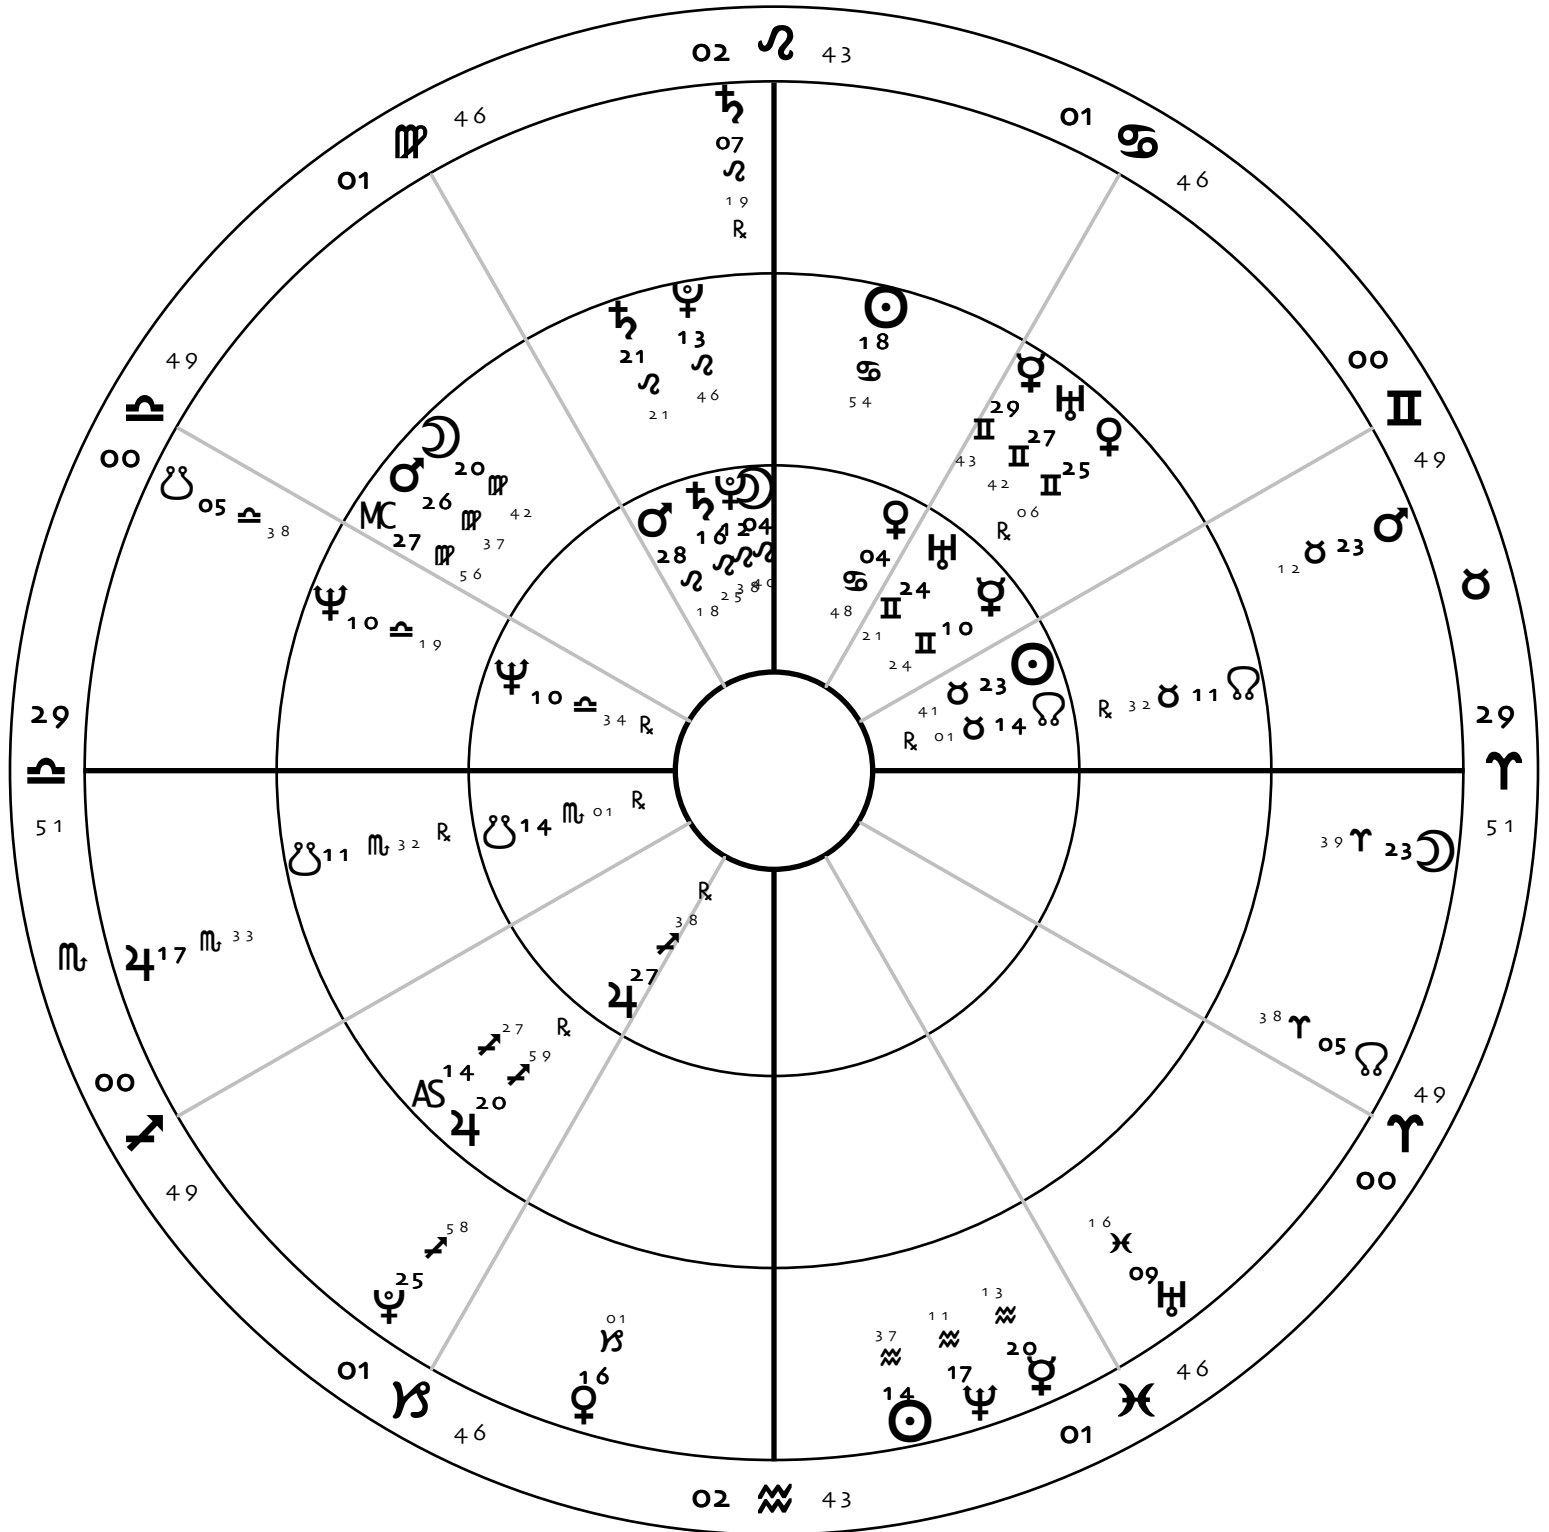

# State of Israel

May 14 1948

Tel Aviv

31N54

May 14 1948

Tropical Porphyry

4:32 PM 2E

Israel

## State of Israel

Feb 3 2006

Third Chart

## Transit Chart

Feb 3 2006

Secondary Progression

14:32:00 GMT

14:32:00 GMT

Prepared By:  
Earthwalk Astrology