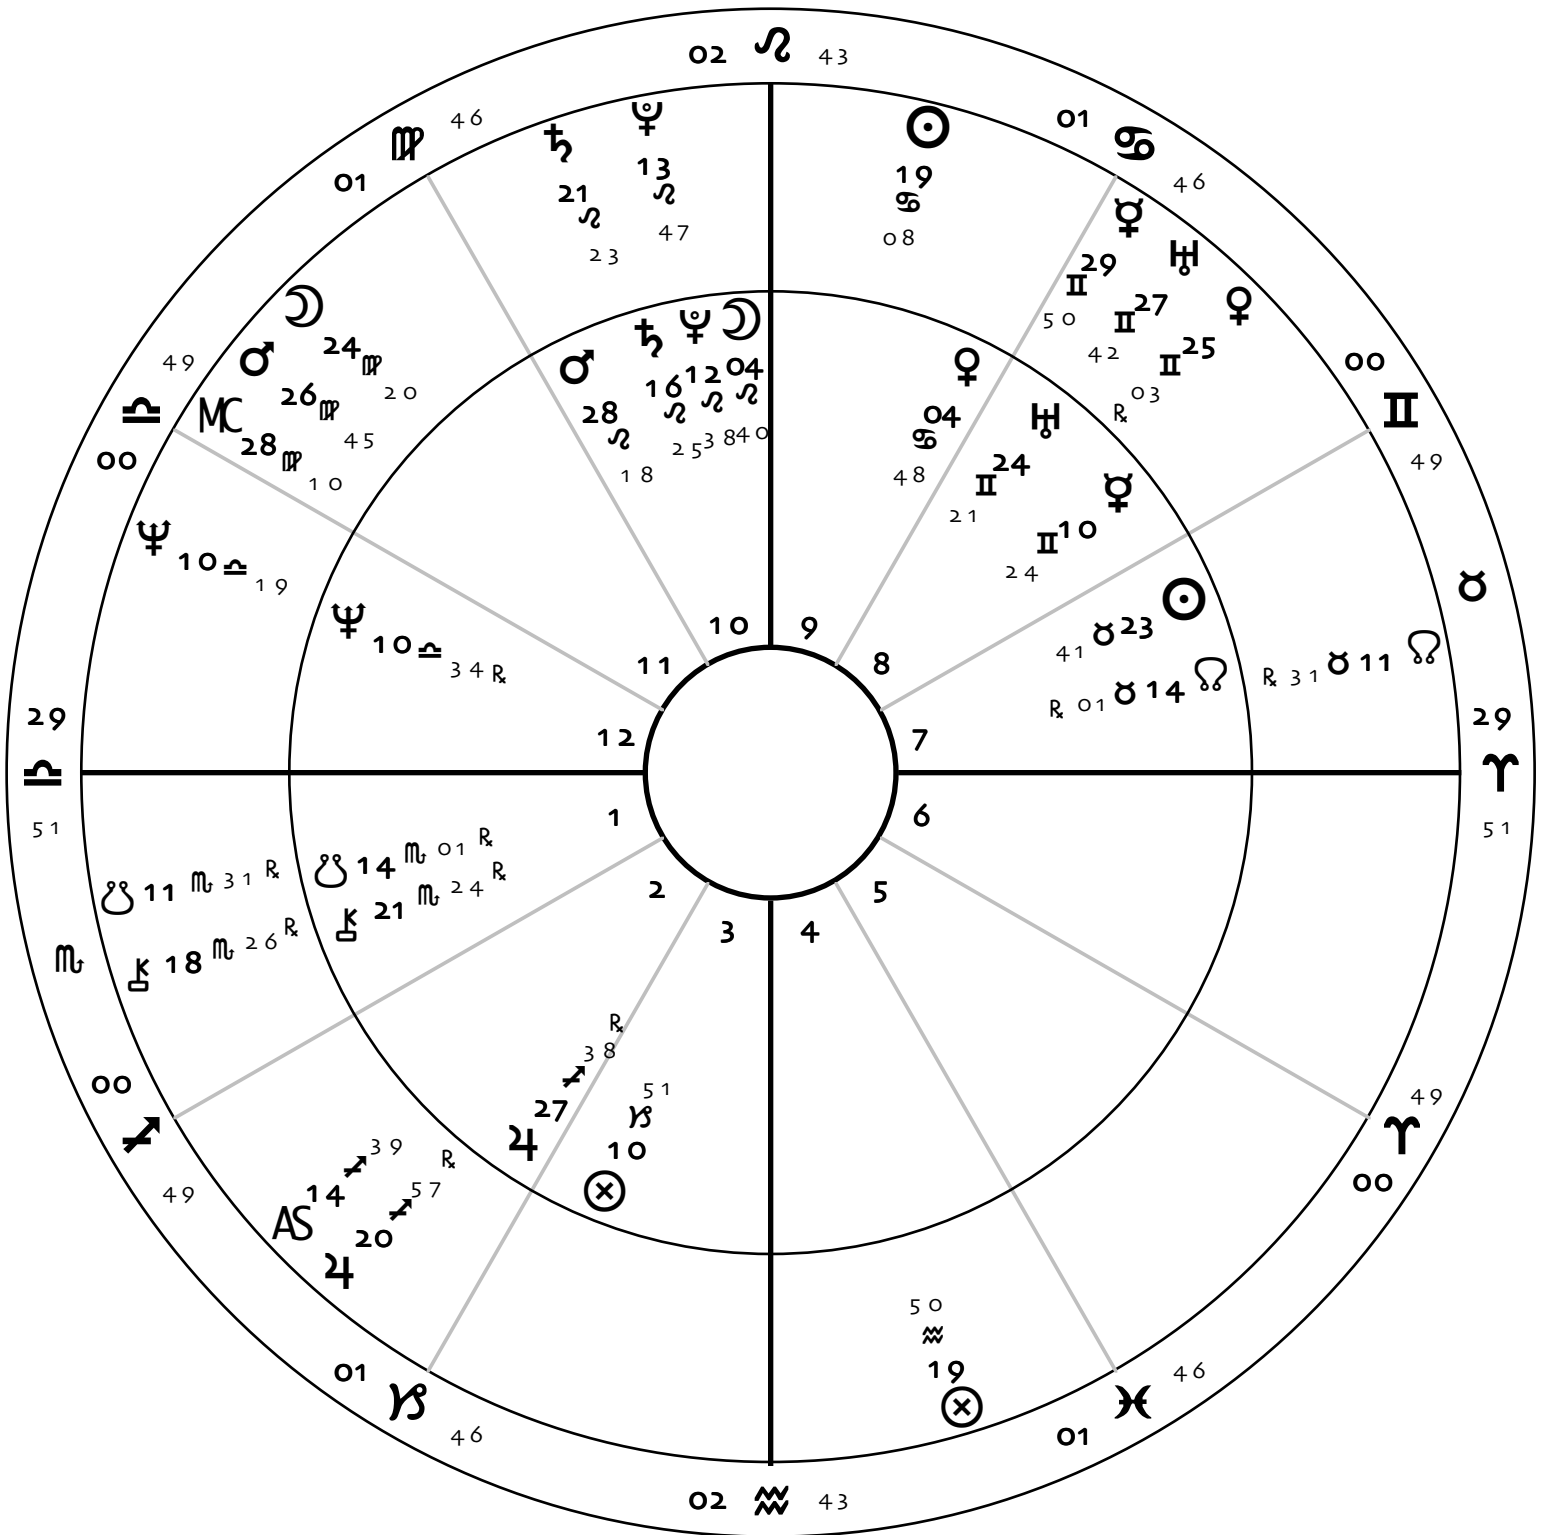

State of Israel

May 14 1948
Tel Aviv

31N54
May 14 1948

Tropical Porphyry

4:32 PM 2E
Israel

34E46
14:32:00 GMT

True Node

Second Chart State of Israel

May 6 2006

Secondary Progression

14:32:00 GMT

Prepared By:
Earthwalk Astrology