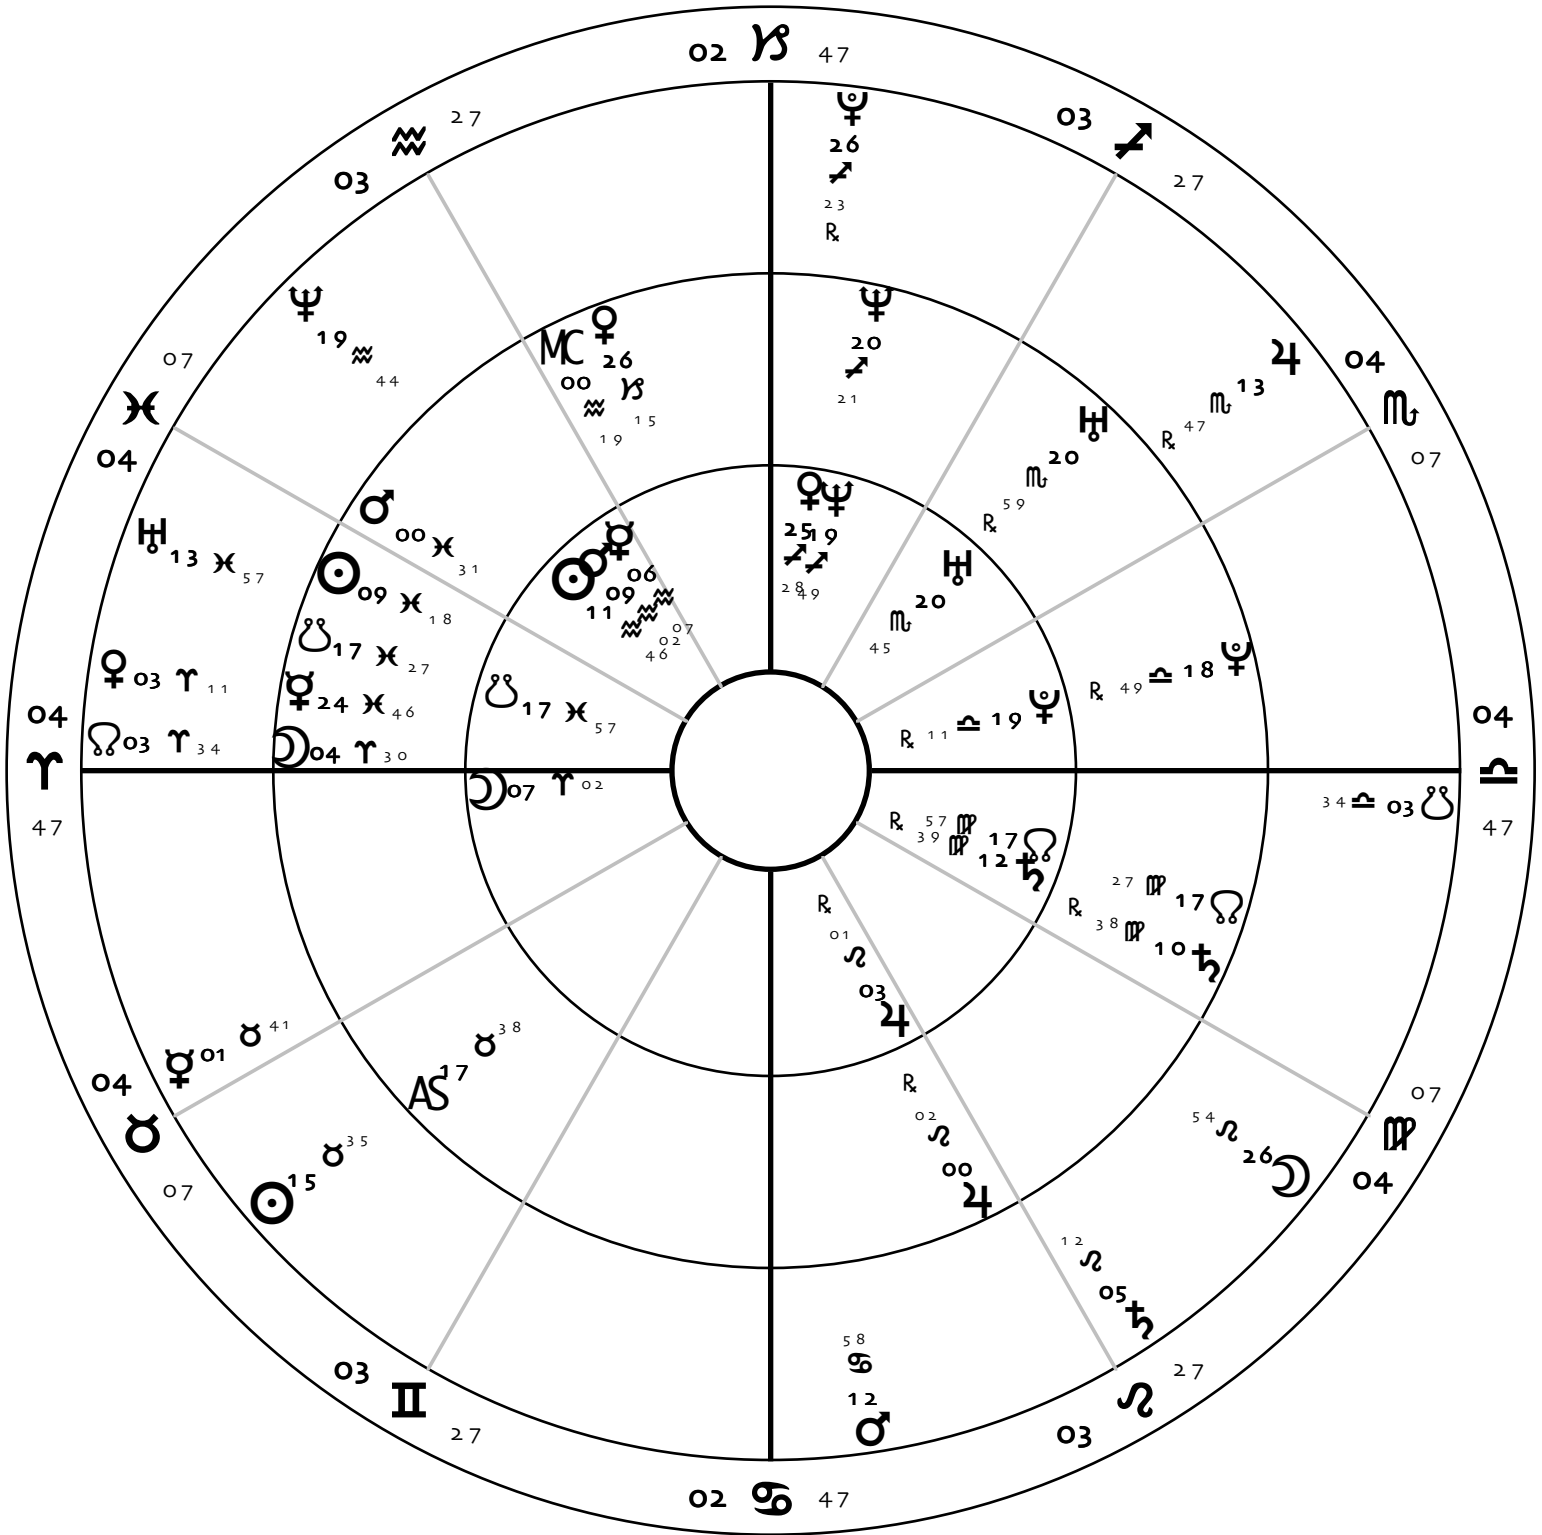

Islamic Republic of Iran

Feb 1 1979

Tehran

35N29

Feb 1 1979

Tropical Porphyry

9:33:00 AM IRT

Iran

51E26

06:03:00 GMT

True Node

Second Chart

Islamic Republic of Iran

May 6 2006

Third Chart

Transit Chart

May 6 2006

Secondary Progression

06:03:00 GMT

06:03:00 GMT

Prepared By:
Earthwalk Astrology