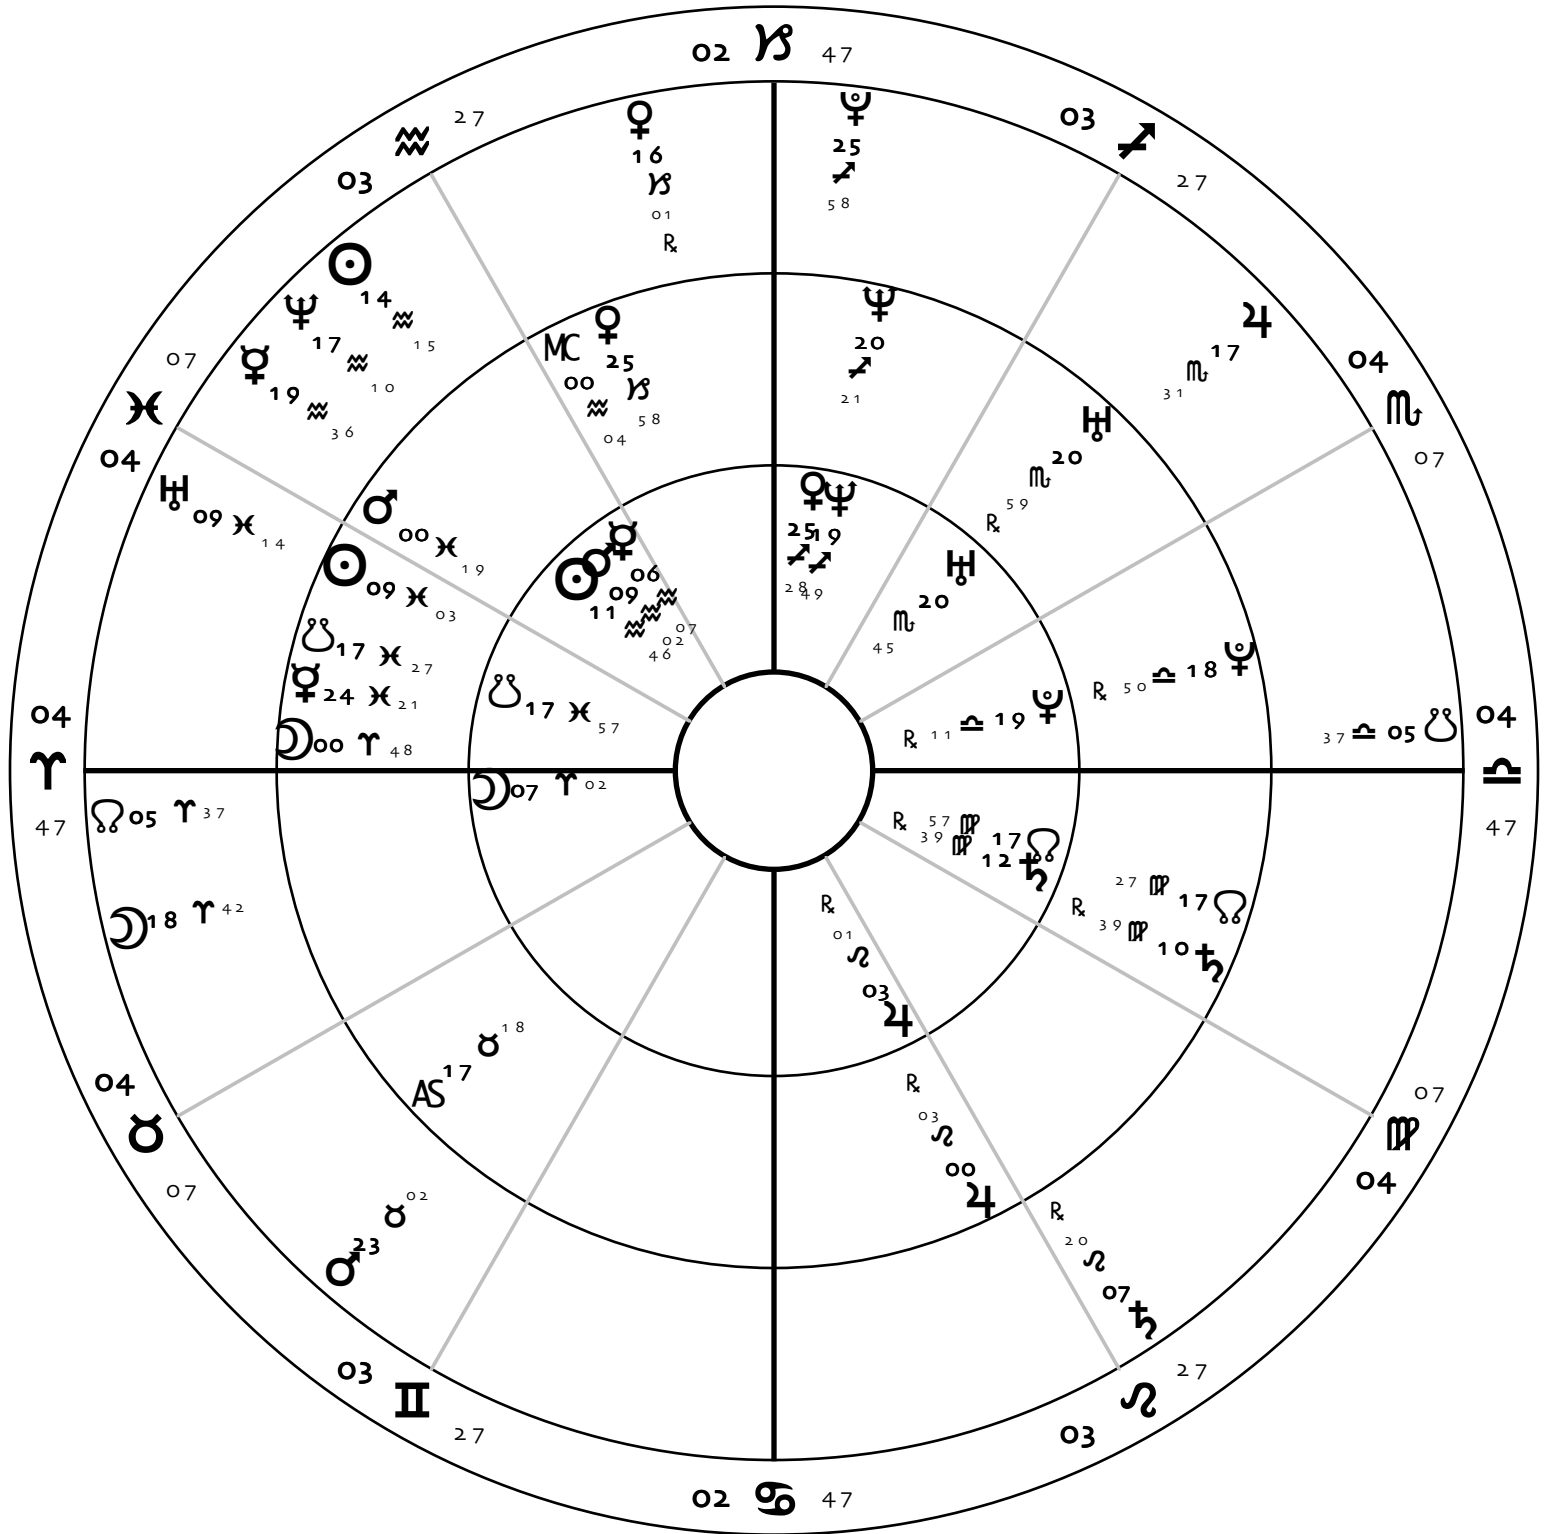

Islamic Republic of Iran

Feb 1 1979

Tehran

35N29

Feb 1 1979

Tropical Porphyry

9:33:00 AM IRT

Iran

51E26

06:03:00 GMT

True Node

Second Chart

Islamic Republic of Iran

Feb 3 2006

Third Chart

Transit Chart

Feb 3 2006

Secondary Progression

06:03:00 GMT

06:03:00 GMT

Prepared By:
Earthwalk Astrology