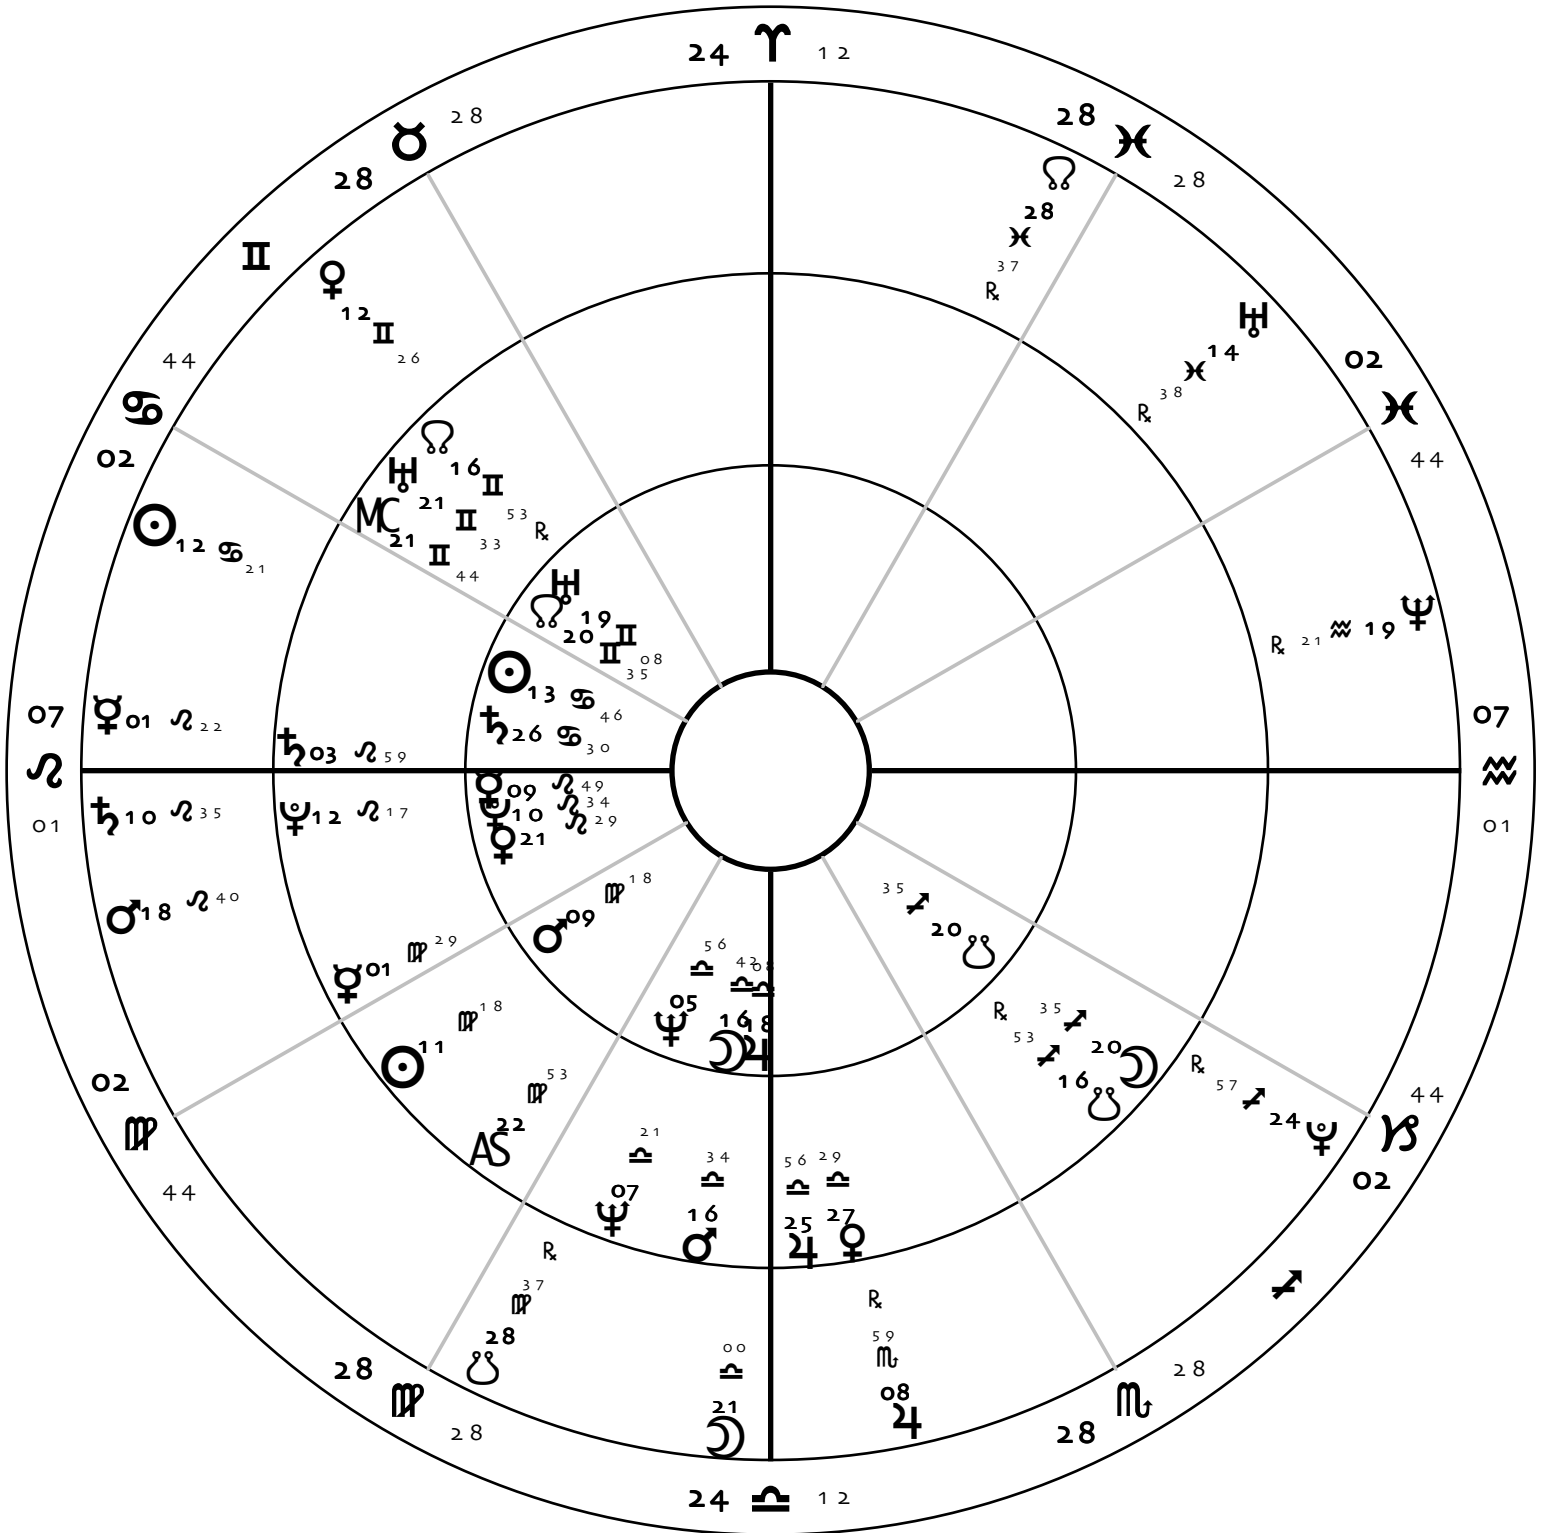

# George W. Bush

Jul 6 1946  
New Haven  
41N07

Jul 6 1946  
Tropical Porphyry

7:26 AM EDT  
Connecticut

72W56  
11:26:00 GMT  
True Node

Second Chart

## George W. Bush

Jul 4 2006

Secondary Progression

11:26:00 GMT

Third Chart

## Transit Chart

Jul 4 2006

11:26:00 GMT

Prepared By:  
Earthwalk Astrology