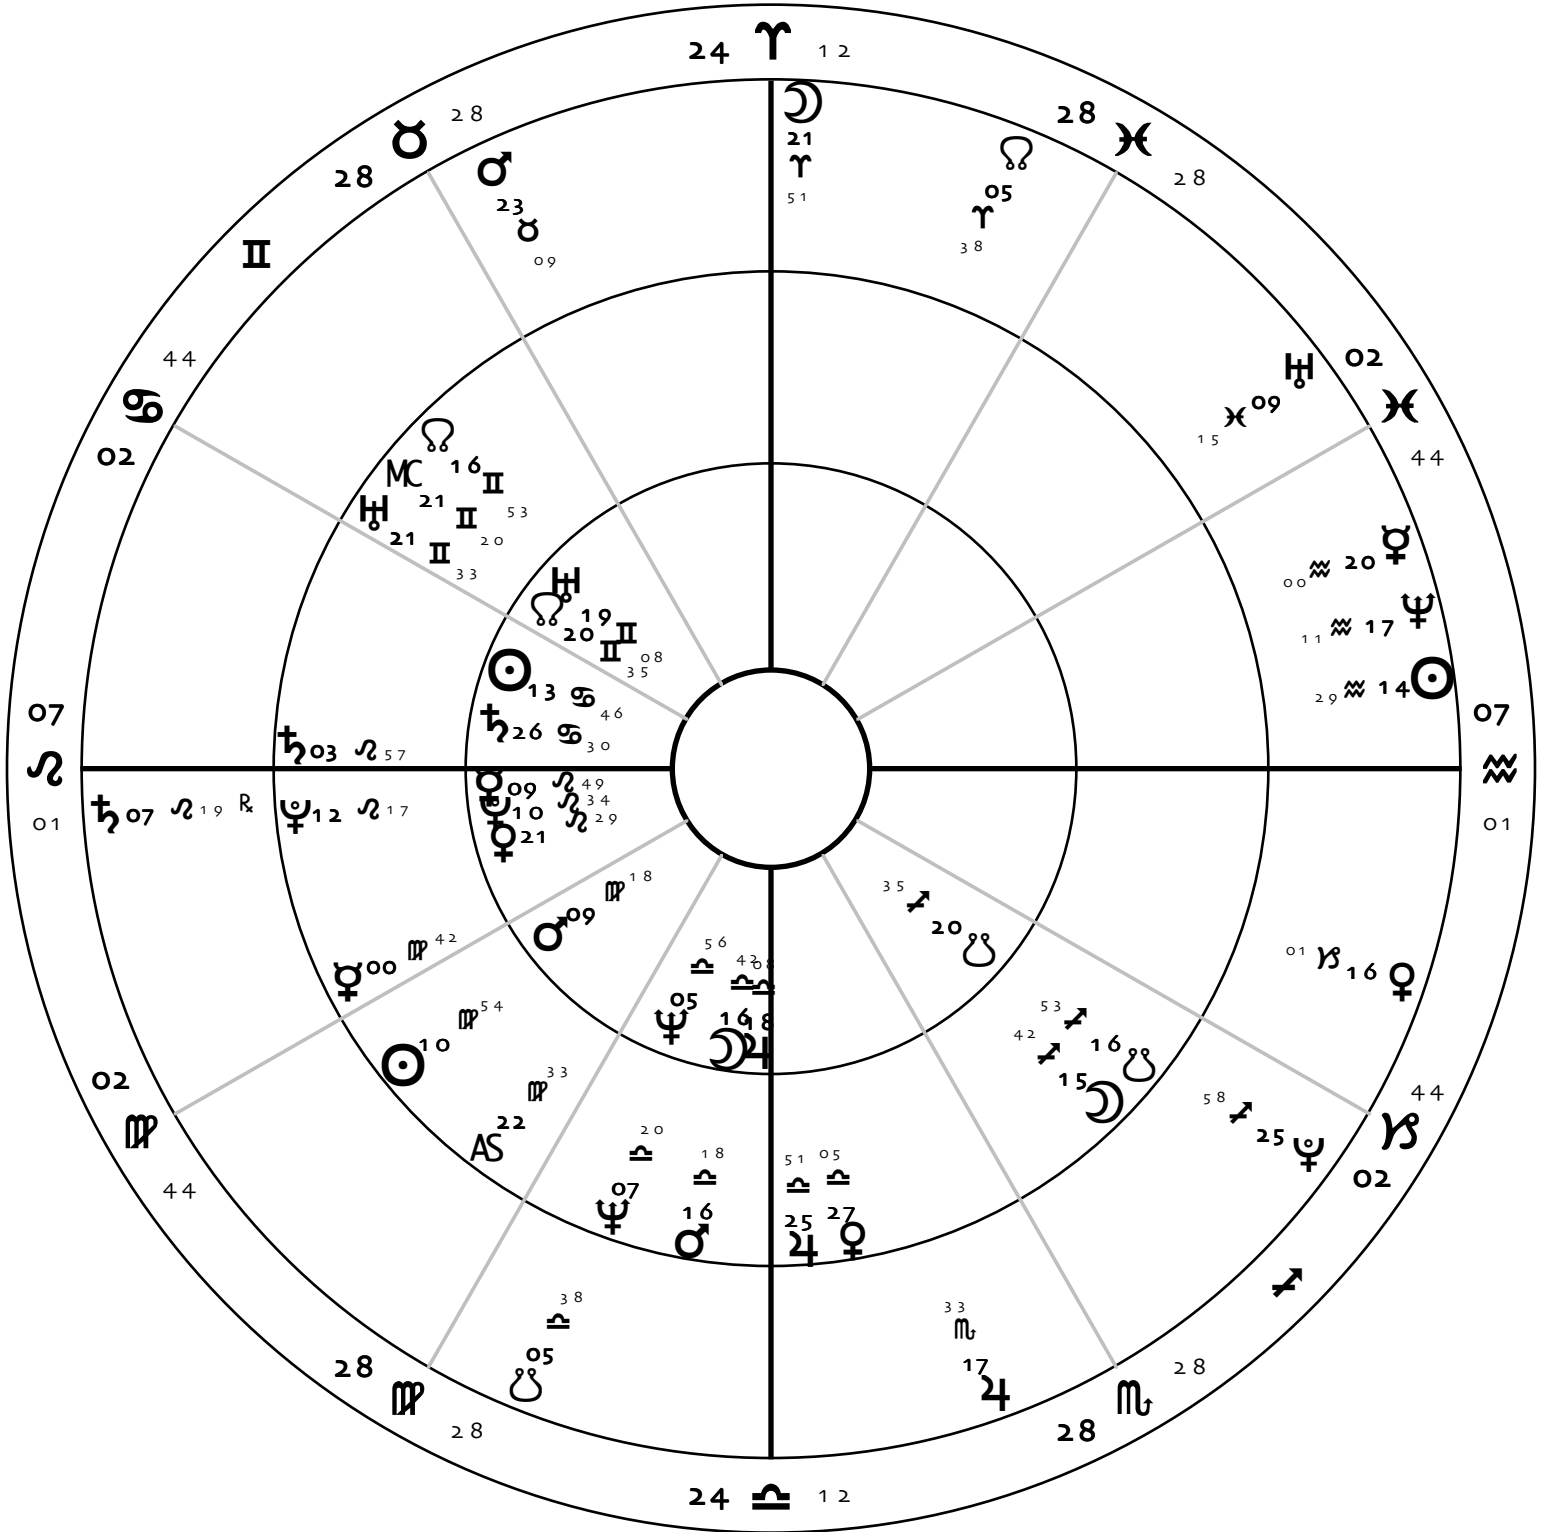

George W. Bush

Jul 6 1946
New Haven

41N07

Jul 6 1946

Tropical Porphyry

7:26 AM EDT
Connecticut

72W56

11:26:00 GMT

True Node

Second Chart

Secondary Progression

George W. Bush

Feb 3 2006

11:26:00 GMT

Third Chart

Transit Chart

Feb 3 2006

11:26:00 GMT

Prepared By:
Earthwalk Astrology