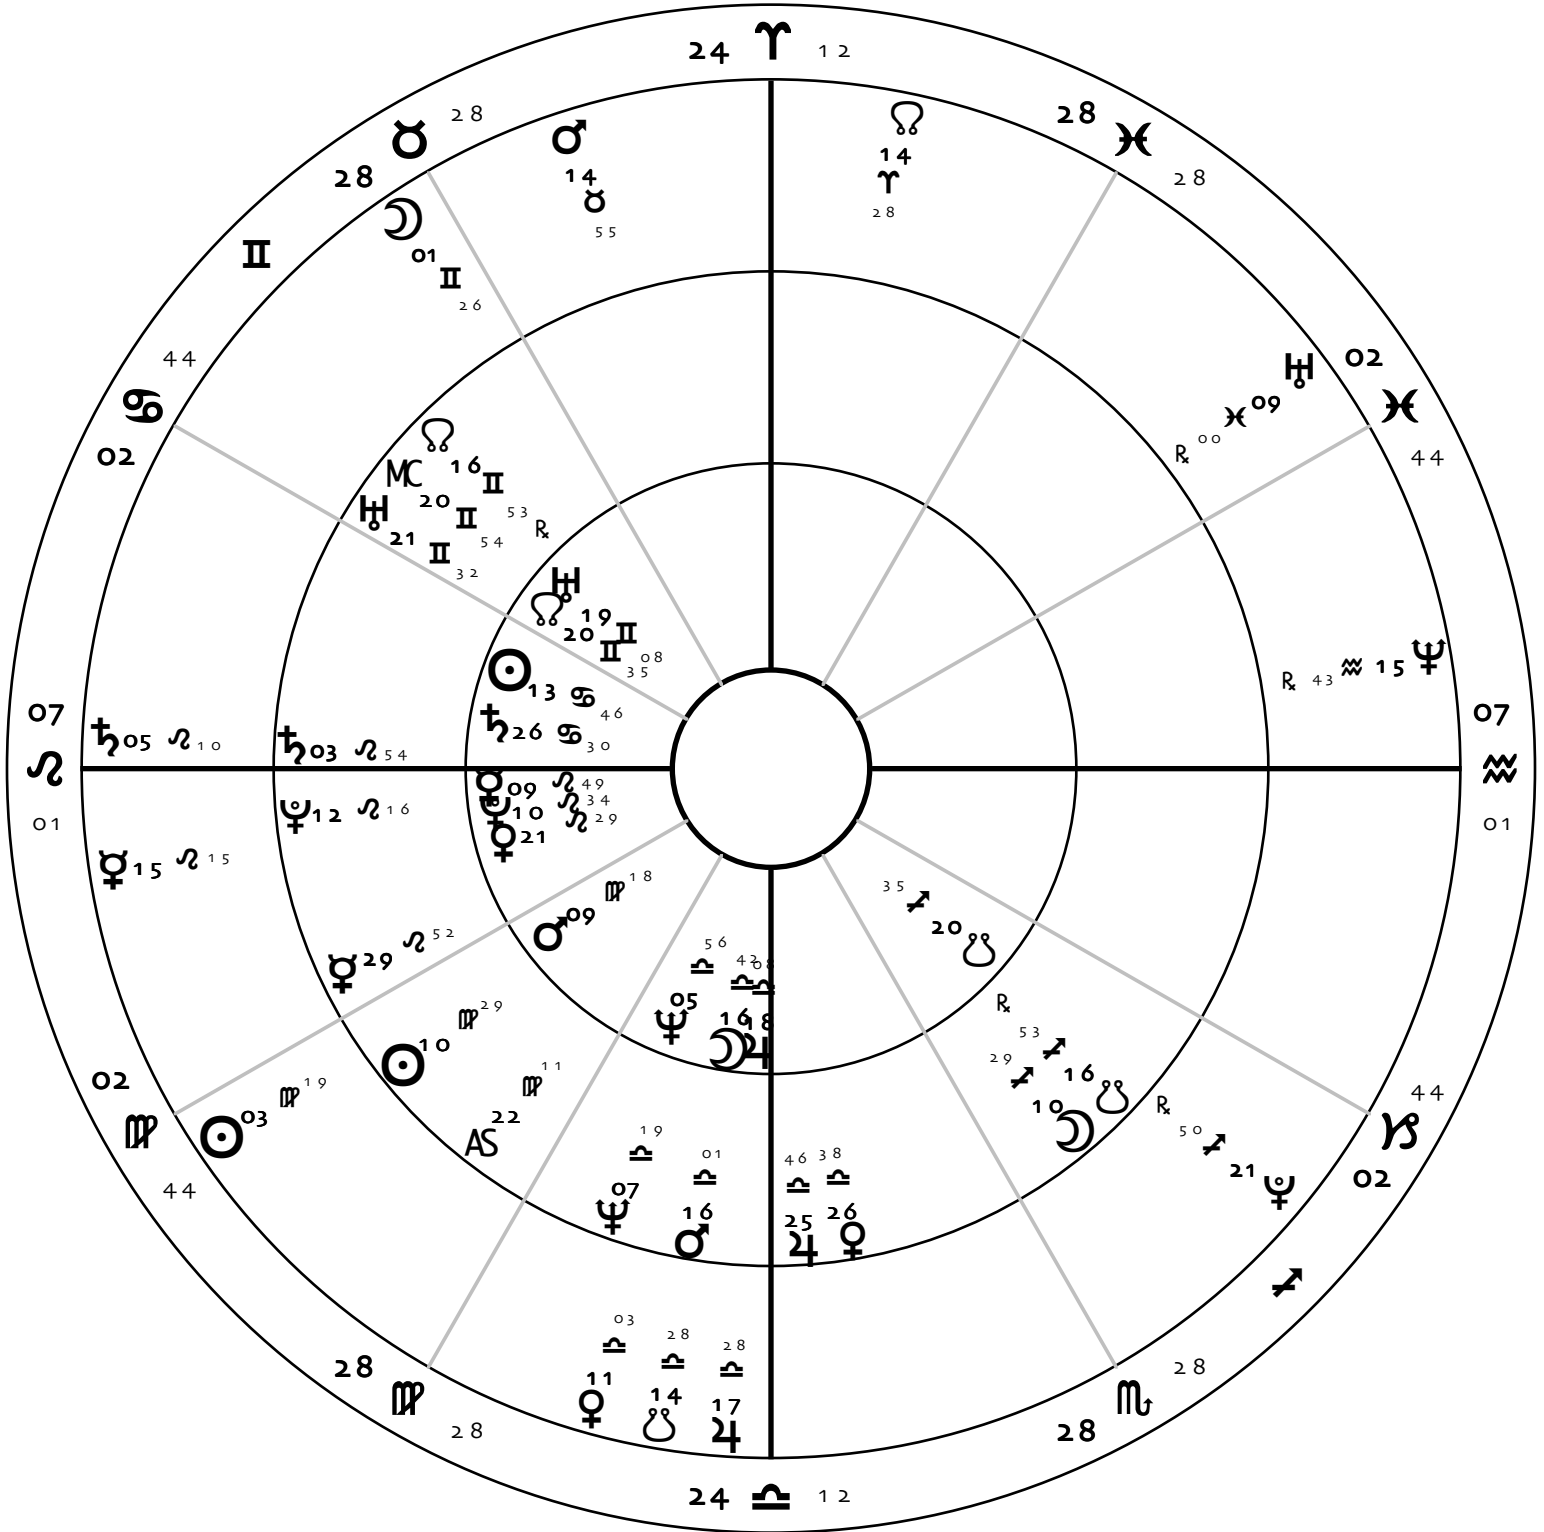

George W. Bush

Jul 6 1946
New Haven

7:26 AM EDT
Connecticut

41No7

72W56

Jul 6 1946

11:26:00 GMT

Tropical Porphyry

True Node

Second Chart

Secondary Progression

George W. Bush

Aug 26 2005

11:26:00 GMT

Third Chart

Transit Chart

Aug 26 2005

11:26:00 GMT

Prepared By:
Earthwalk Astrology