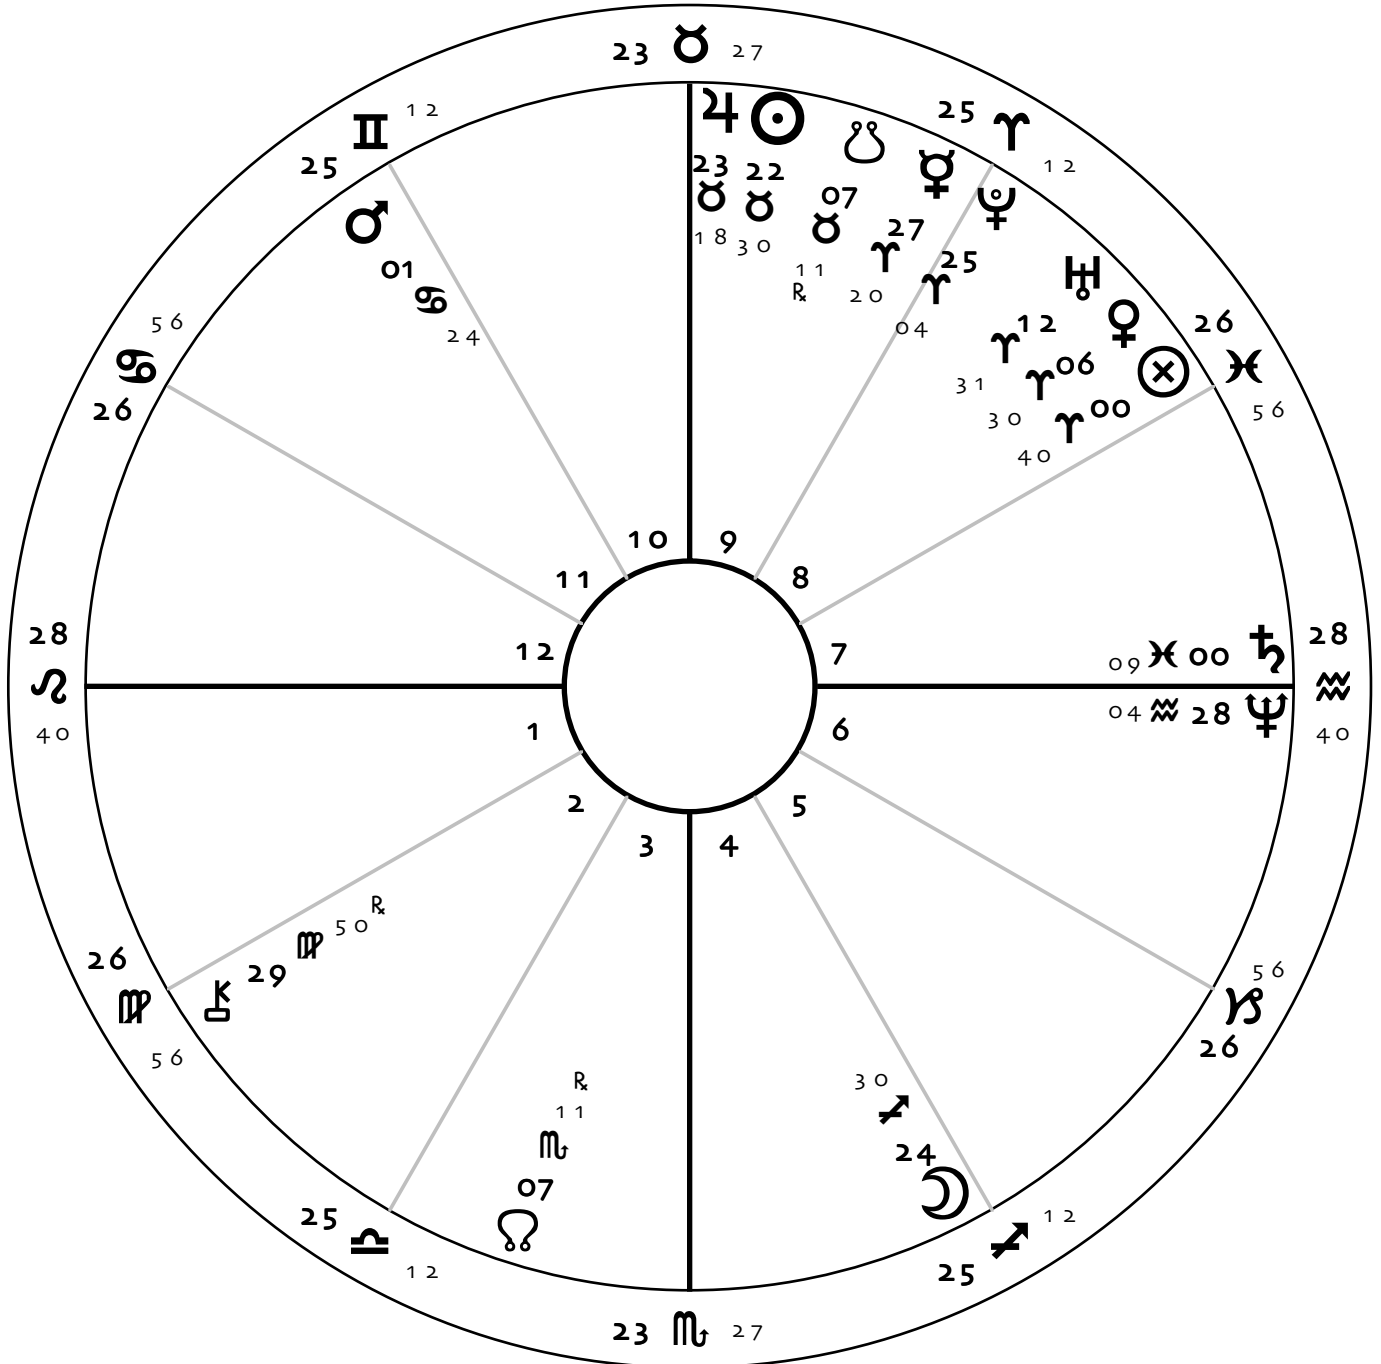

Declaration of War on Mexico

May 13 1846
Washington

38N42

May 13 1846

Tropical Porphyry

12:00 PM LMT

D.C.

77W02

17:08:08 GMT

True Node

Prepared By:

Earthwalk Astrology

PO Box 184

Livermore CA 94550

www.earthwalkastrology.com • 1.800.778.8490