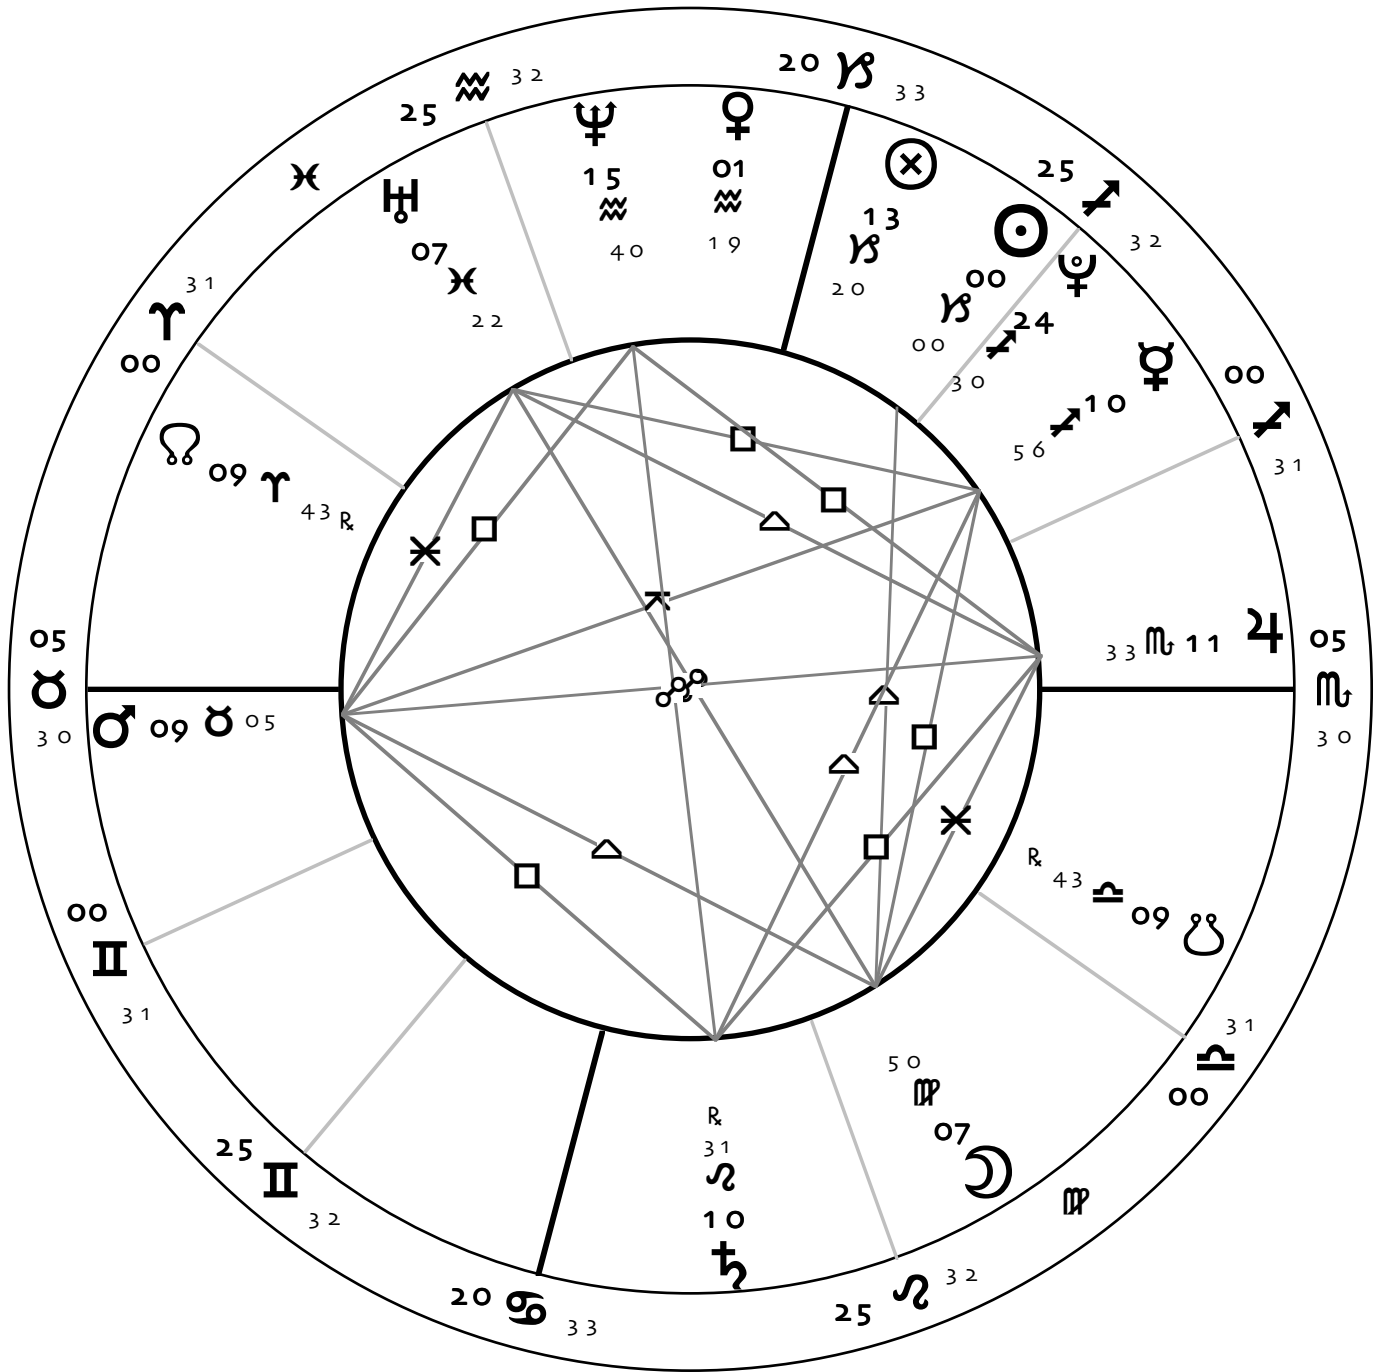

Capricorn Ingress 2005

Dec 21 2005

1:35:22 PM EST

Washington

D.C.

38N42

77W02

Dec 21 2005

18:35:22 GMT

Tropical Porphyry

True Node

Prepared By:

Earthwalk Astrology

www.earthwalkastrology.com • 1.800.778.8490