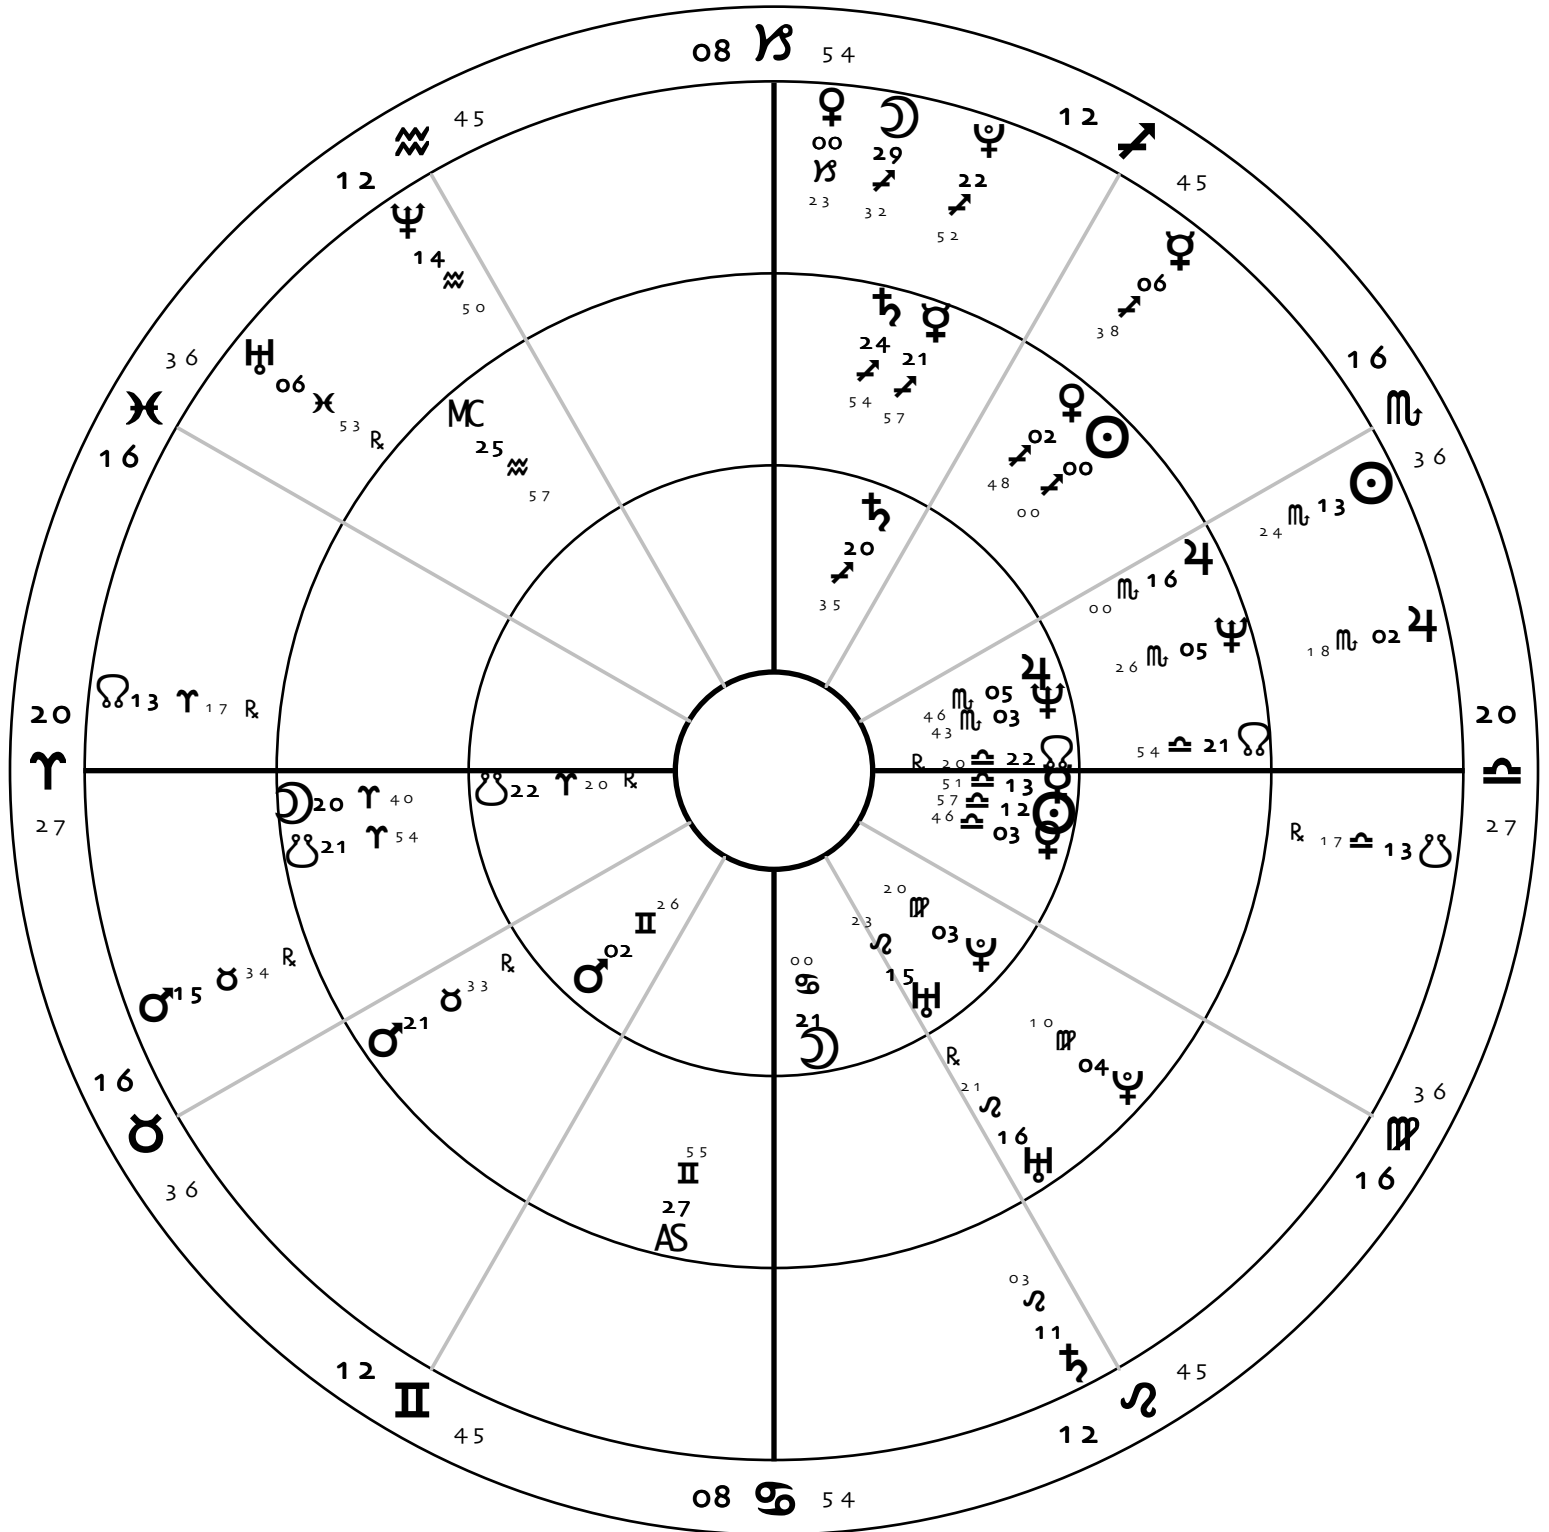

5th Republic of France

Oct 6 1958

Paris

48N41

Oct 6 1958

Tropical Porphyry

6:30 PM CET

France

02E20

17:30:00 GMT

True Node

Second Chart

Progressed Sun into Sagittarius

Nov 5 2005

Secondary Progression

17:30:00 GMT

Third Chart

Transit Chart

Nov 5 2005

17:30:00 GMT

Prepared By:
Earthwalk Astrology