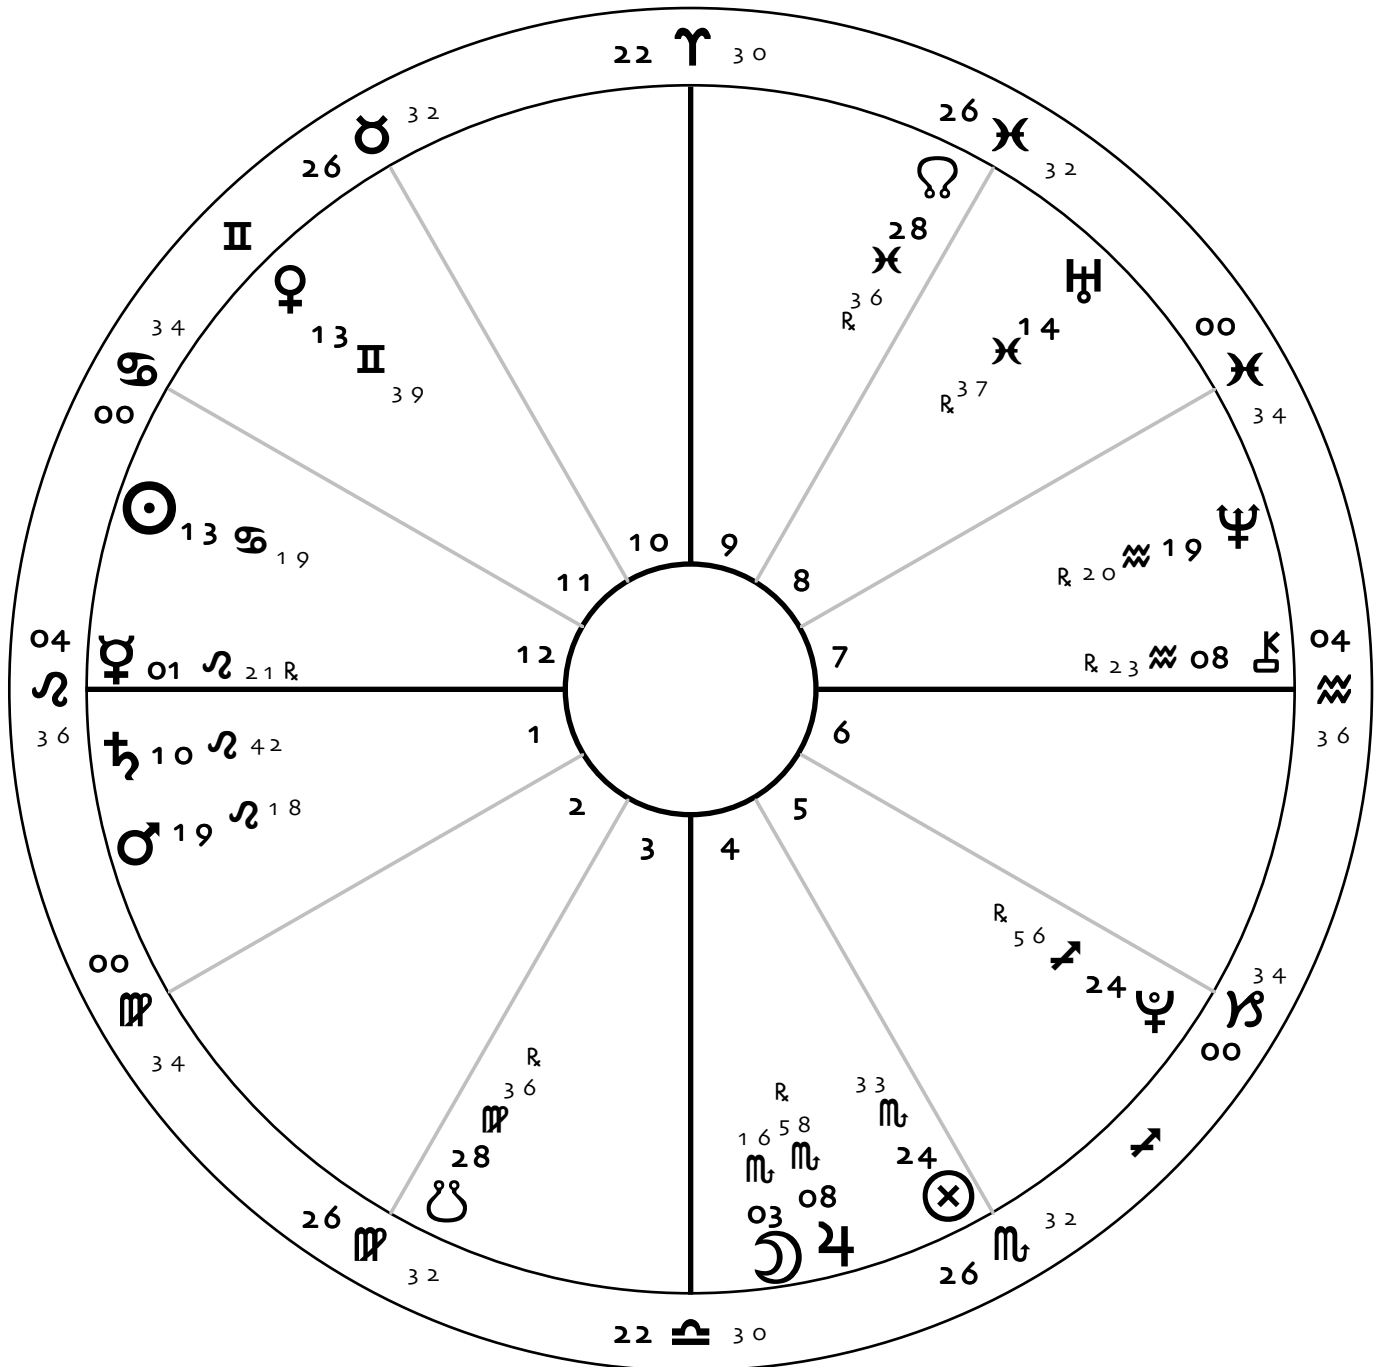

United States of America

Solar Return

Jul 5 2006

11:38:06 GMT

Washington

D.C.

38N42

77W02

Tropical Porphyry

True Node

Prepared By:
Earthwalk Astrology

PO Box 184

Livermore CA 94550

www.earthwalkastrology.com • 1.800.778.8490