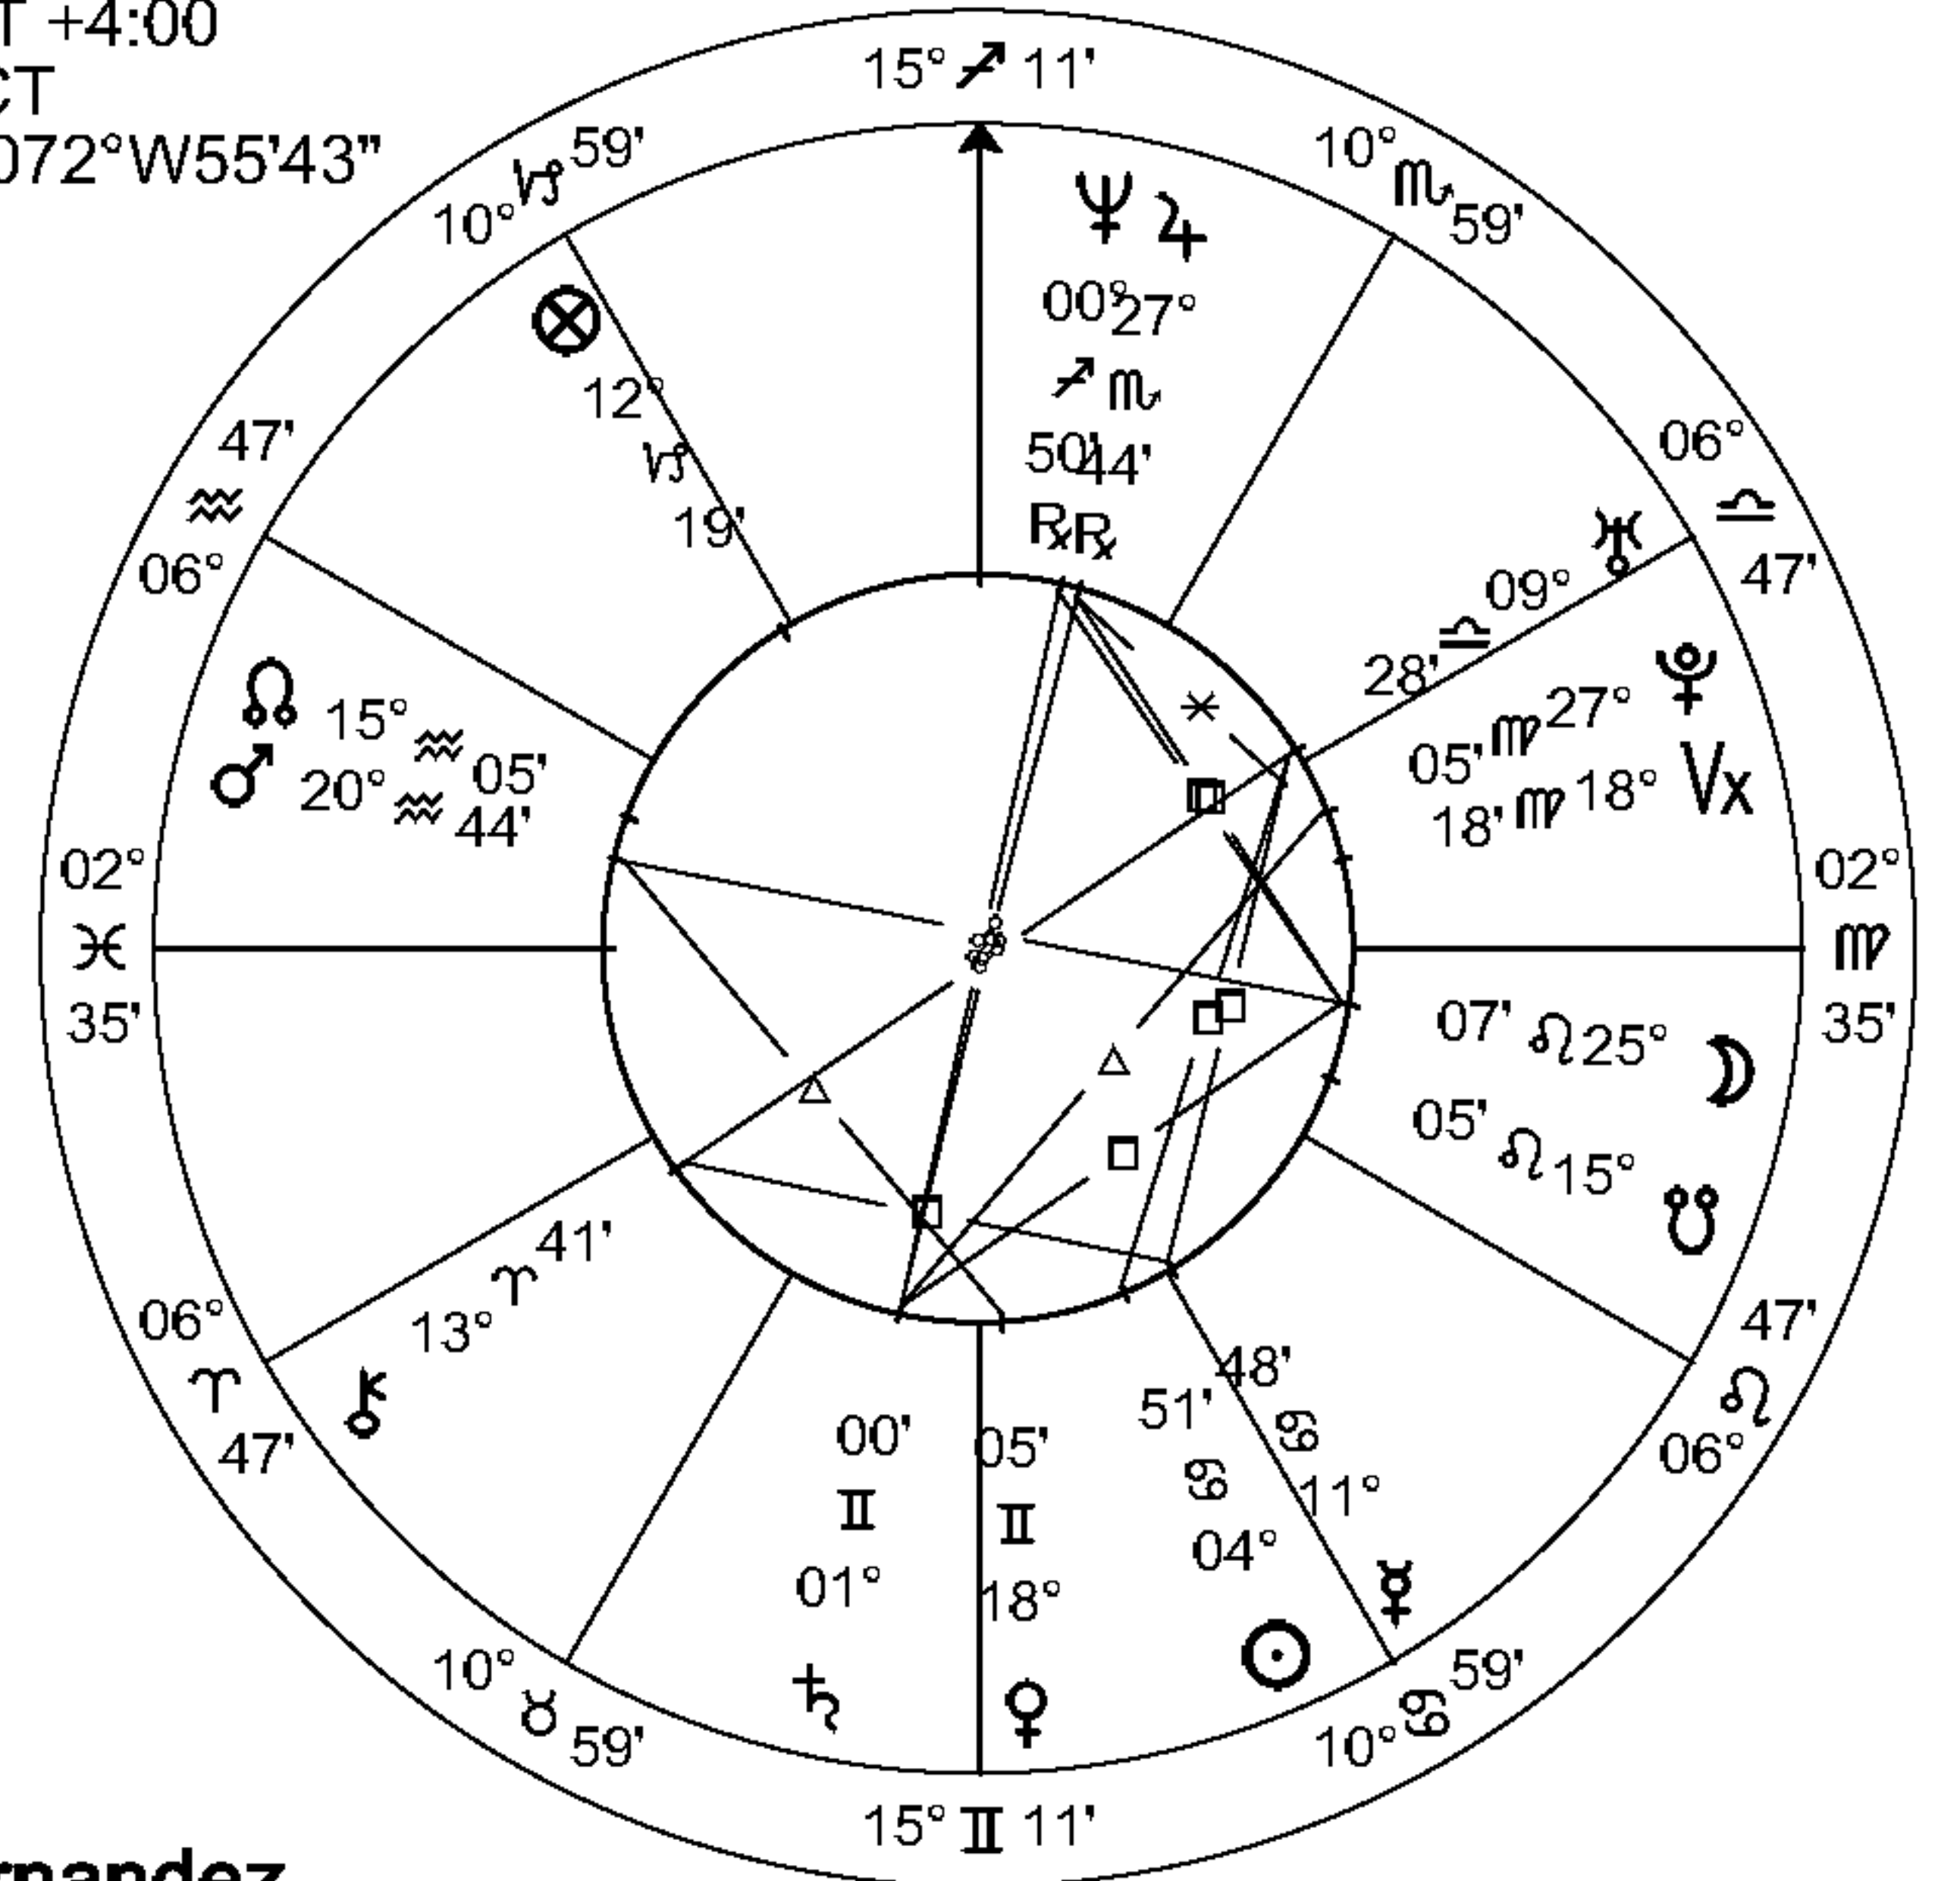

1971 QUINTET OF ASTROLOGERS

Chart 1
Pre-Natal Sun/Jupiter Conjunction
Event Chart
 Nov 9 1970
 1:20:51 am CST +6:00
 St Louis, MO
 38°N37'38"G 090°W11'52"
Geocentric
Tropical
Porphyry
True Node

Chart 2
Kelly Lee Phipps
Male Chart
 Feb 5 1971
 3:14 am CST +6:00
 Jackson, MS
 32°N17'55"G 090°W11'05"
Geocentric
Tropical
Porphyry
True Node

Chart 3
Jonathan Pearl
Male Chart
 Jun 25 1971
 6:39 am EDT +4:00
 Bay Shore, NY
 40°N43'30"G 073°W14'45"
Geocentric
Tropical
Porphyry
True Node

Chart 4
Eric Meyers
Male Chart
 Jun 26 1971
 11:29 pm EDT +4:00
 New Haven, CT
 41°N18'29"G 072°W55'43"
Geocentric
Tropical
Porphyry
True Node

Chart 5
Bill Street
Male Chart
 Oct 16 1971
 6:32 am CDT +5:00
 St Louis, MO
 38°N37'38"G 090°W11'52"
Geocentric
Tropical
Porphyry
True Node

Chart 6
Maurice Fernandez
Male Chart
 Nov 5 1971
 9:20 pm EET -2:00
 Bujumbura, Burundi
 03°S23'G 029°E22'
Geocentric
Tropical
Porphyry
True Node