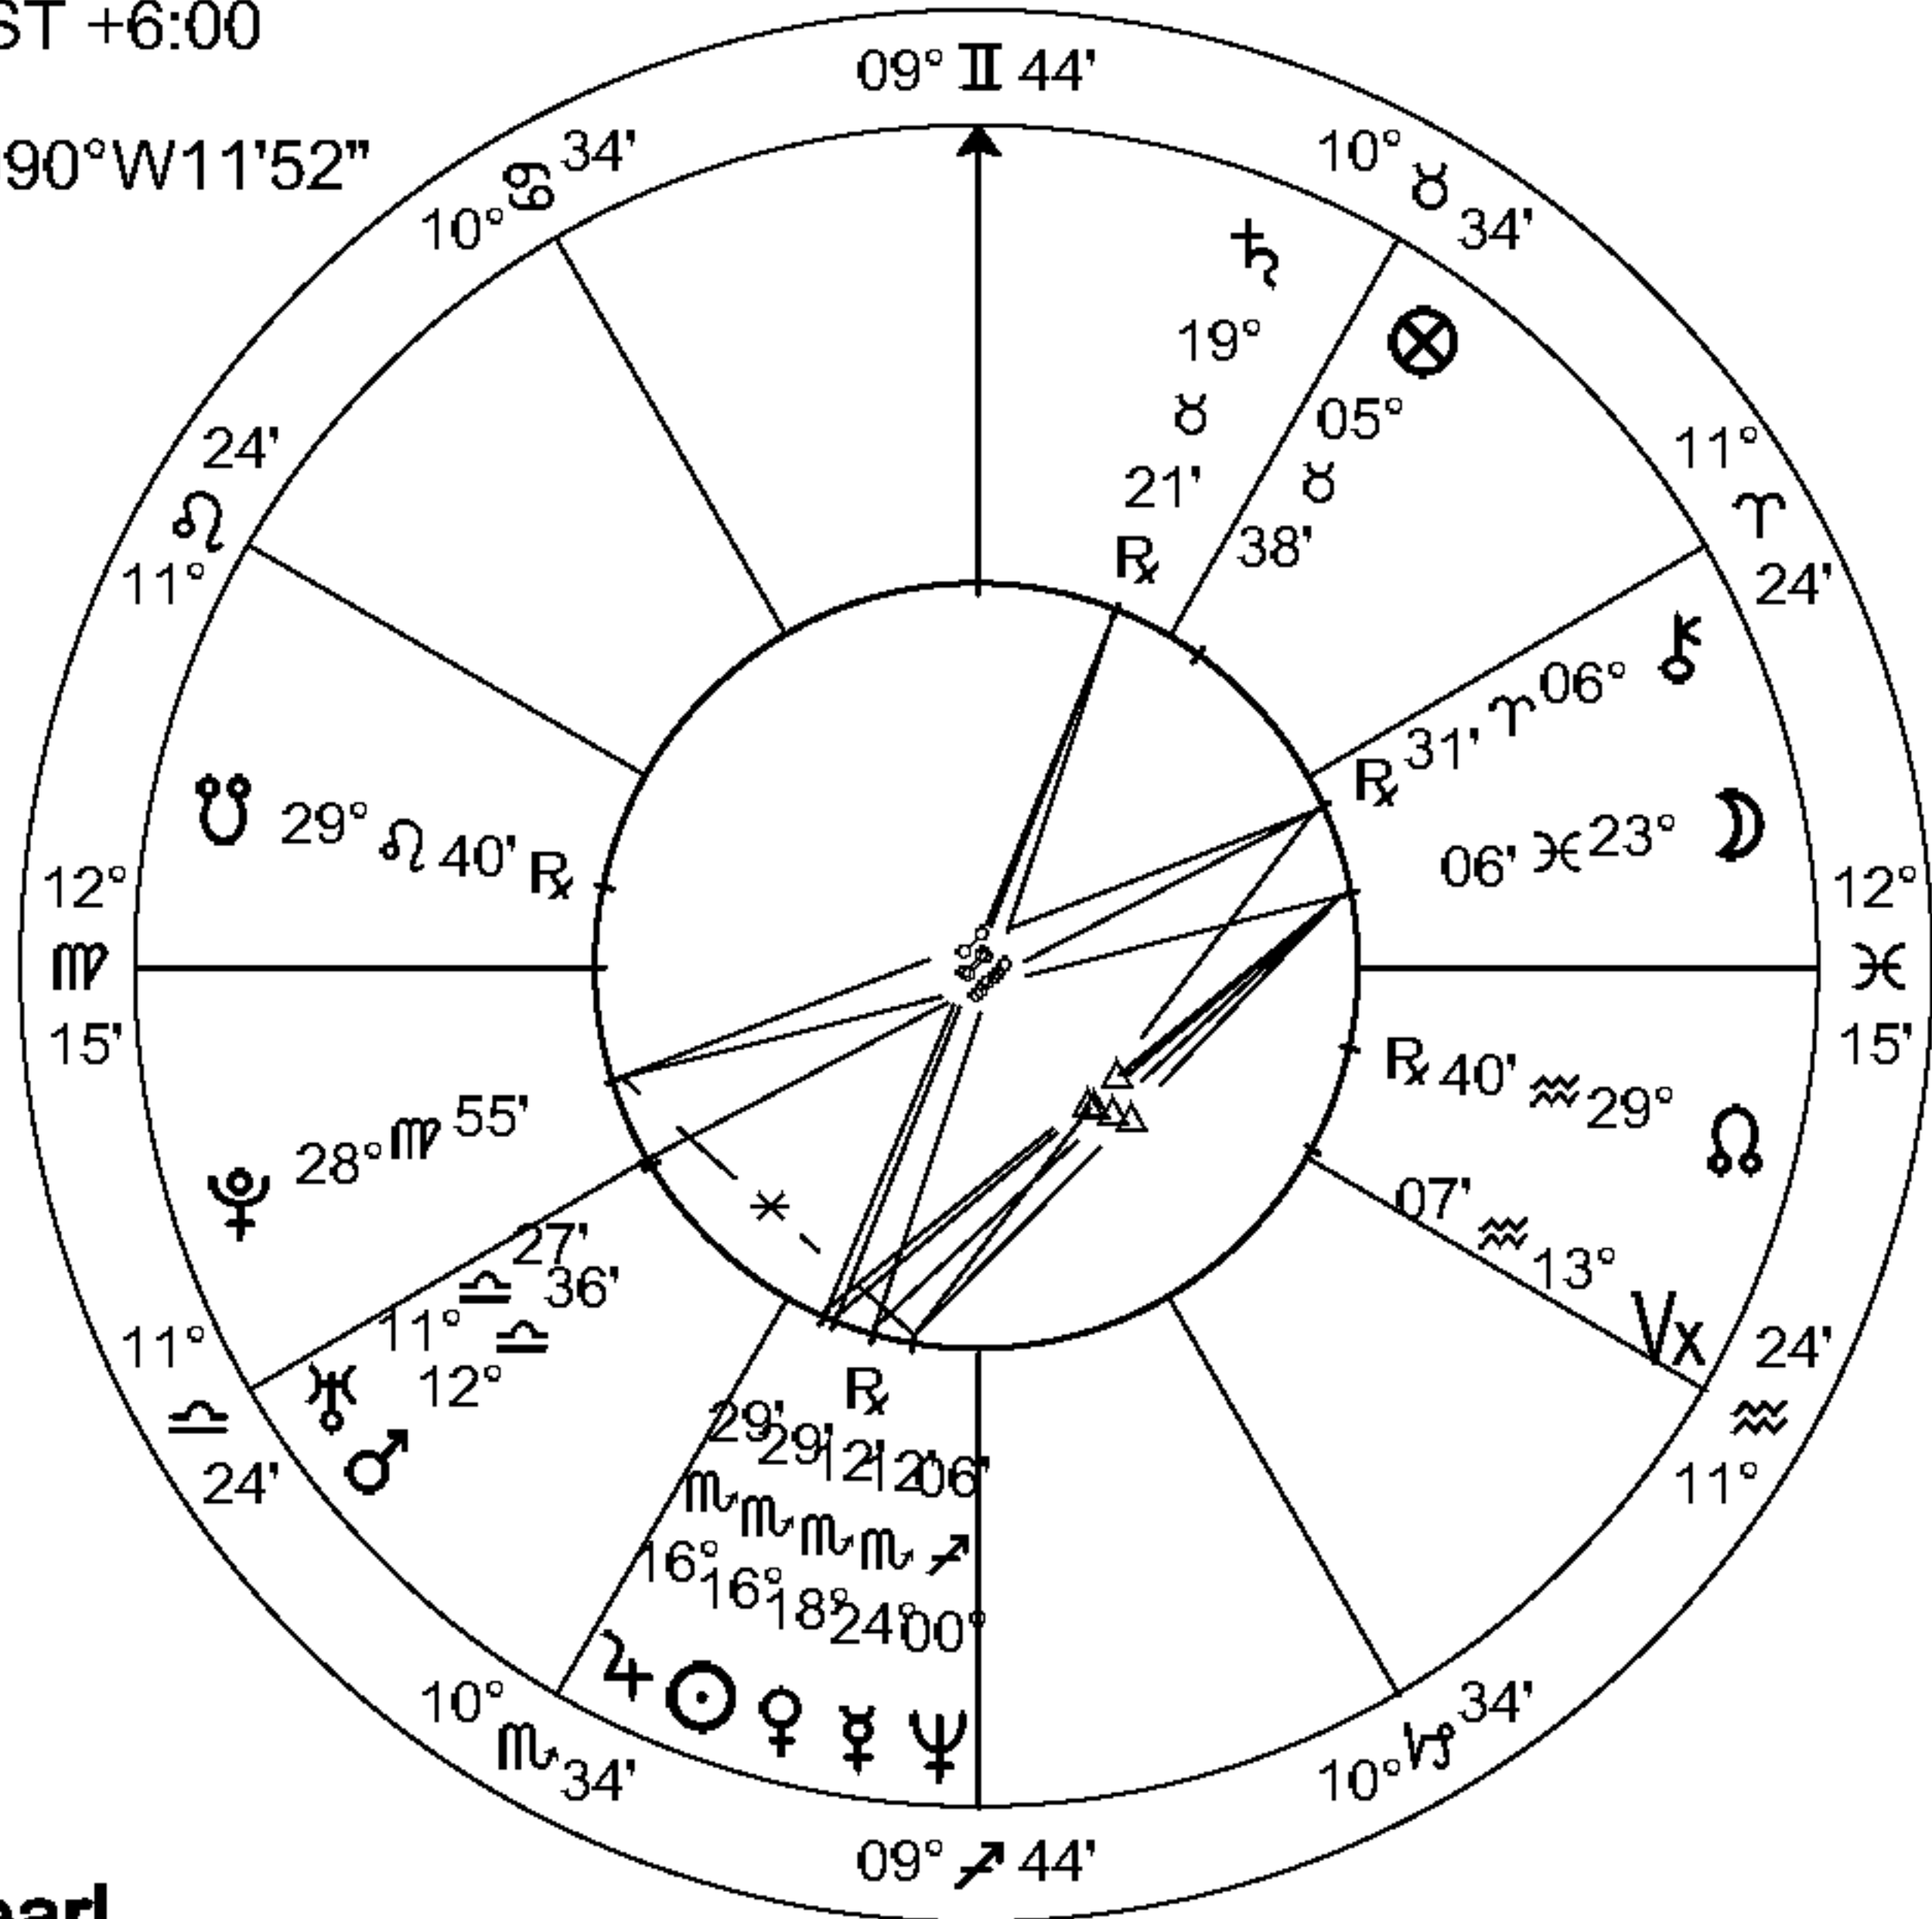

1971 QUINTET OF ASTROLOGERS

Chart 1
Pre-Natal Sun/Jupiter Conjunction
Event Chart
 Nov 9 1970
 1:20:51 am CST +6:00
 St Louis, MO
 38°N37'38"G 090°W11'52"
Geocentric
Tropical
Porphyry
True Node

Chart 2
Kelly Lee Phipps
Male Chart
 Feb 5 1971
 3:14 am CST +6:00
 Jackson, MS
 32°N17'55"G 090°W11'05"
Geocentric
Tropical
Porphyry
True Node

Chart 3
Jonathan Pearl
Male Chart
 Jun 25 1971
 6:39 am EDT +4:00
 Bay Shore, NY
 40°N43'30"G 073°W14'45"
Geocentric
Tropical
Porphyry
True Node

Chart 4
Eric Meyers
Male Chart
 Jun 26 1971
 11:29 pm EDT +4:00
 New Haven, CT
 41°N18'29"G 072°W55'43"
Geocentric
Tropical
Porphyry
True Node

Chart 5
Bill Street
Male Chart
 Oct 16 1971
 6:32 am CDT +5:00
 St Louis, MO
 38°N37'38"G 090°W11'52"
Geocentric
Tropical
Porphyry
True Node

Chart 6
Maurice Fernandez
Male Chart
 Nov 5 1971
 9:20 pm EET -2:00
 Bujumbura, Burundi
 03°S23'G 029°E22'
Geocentric
Tropical
Porphyry
True Node