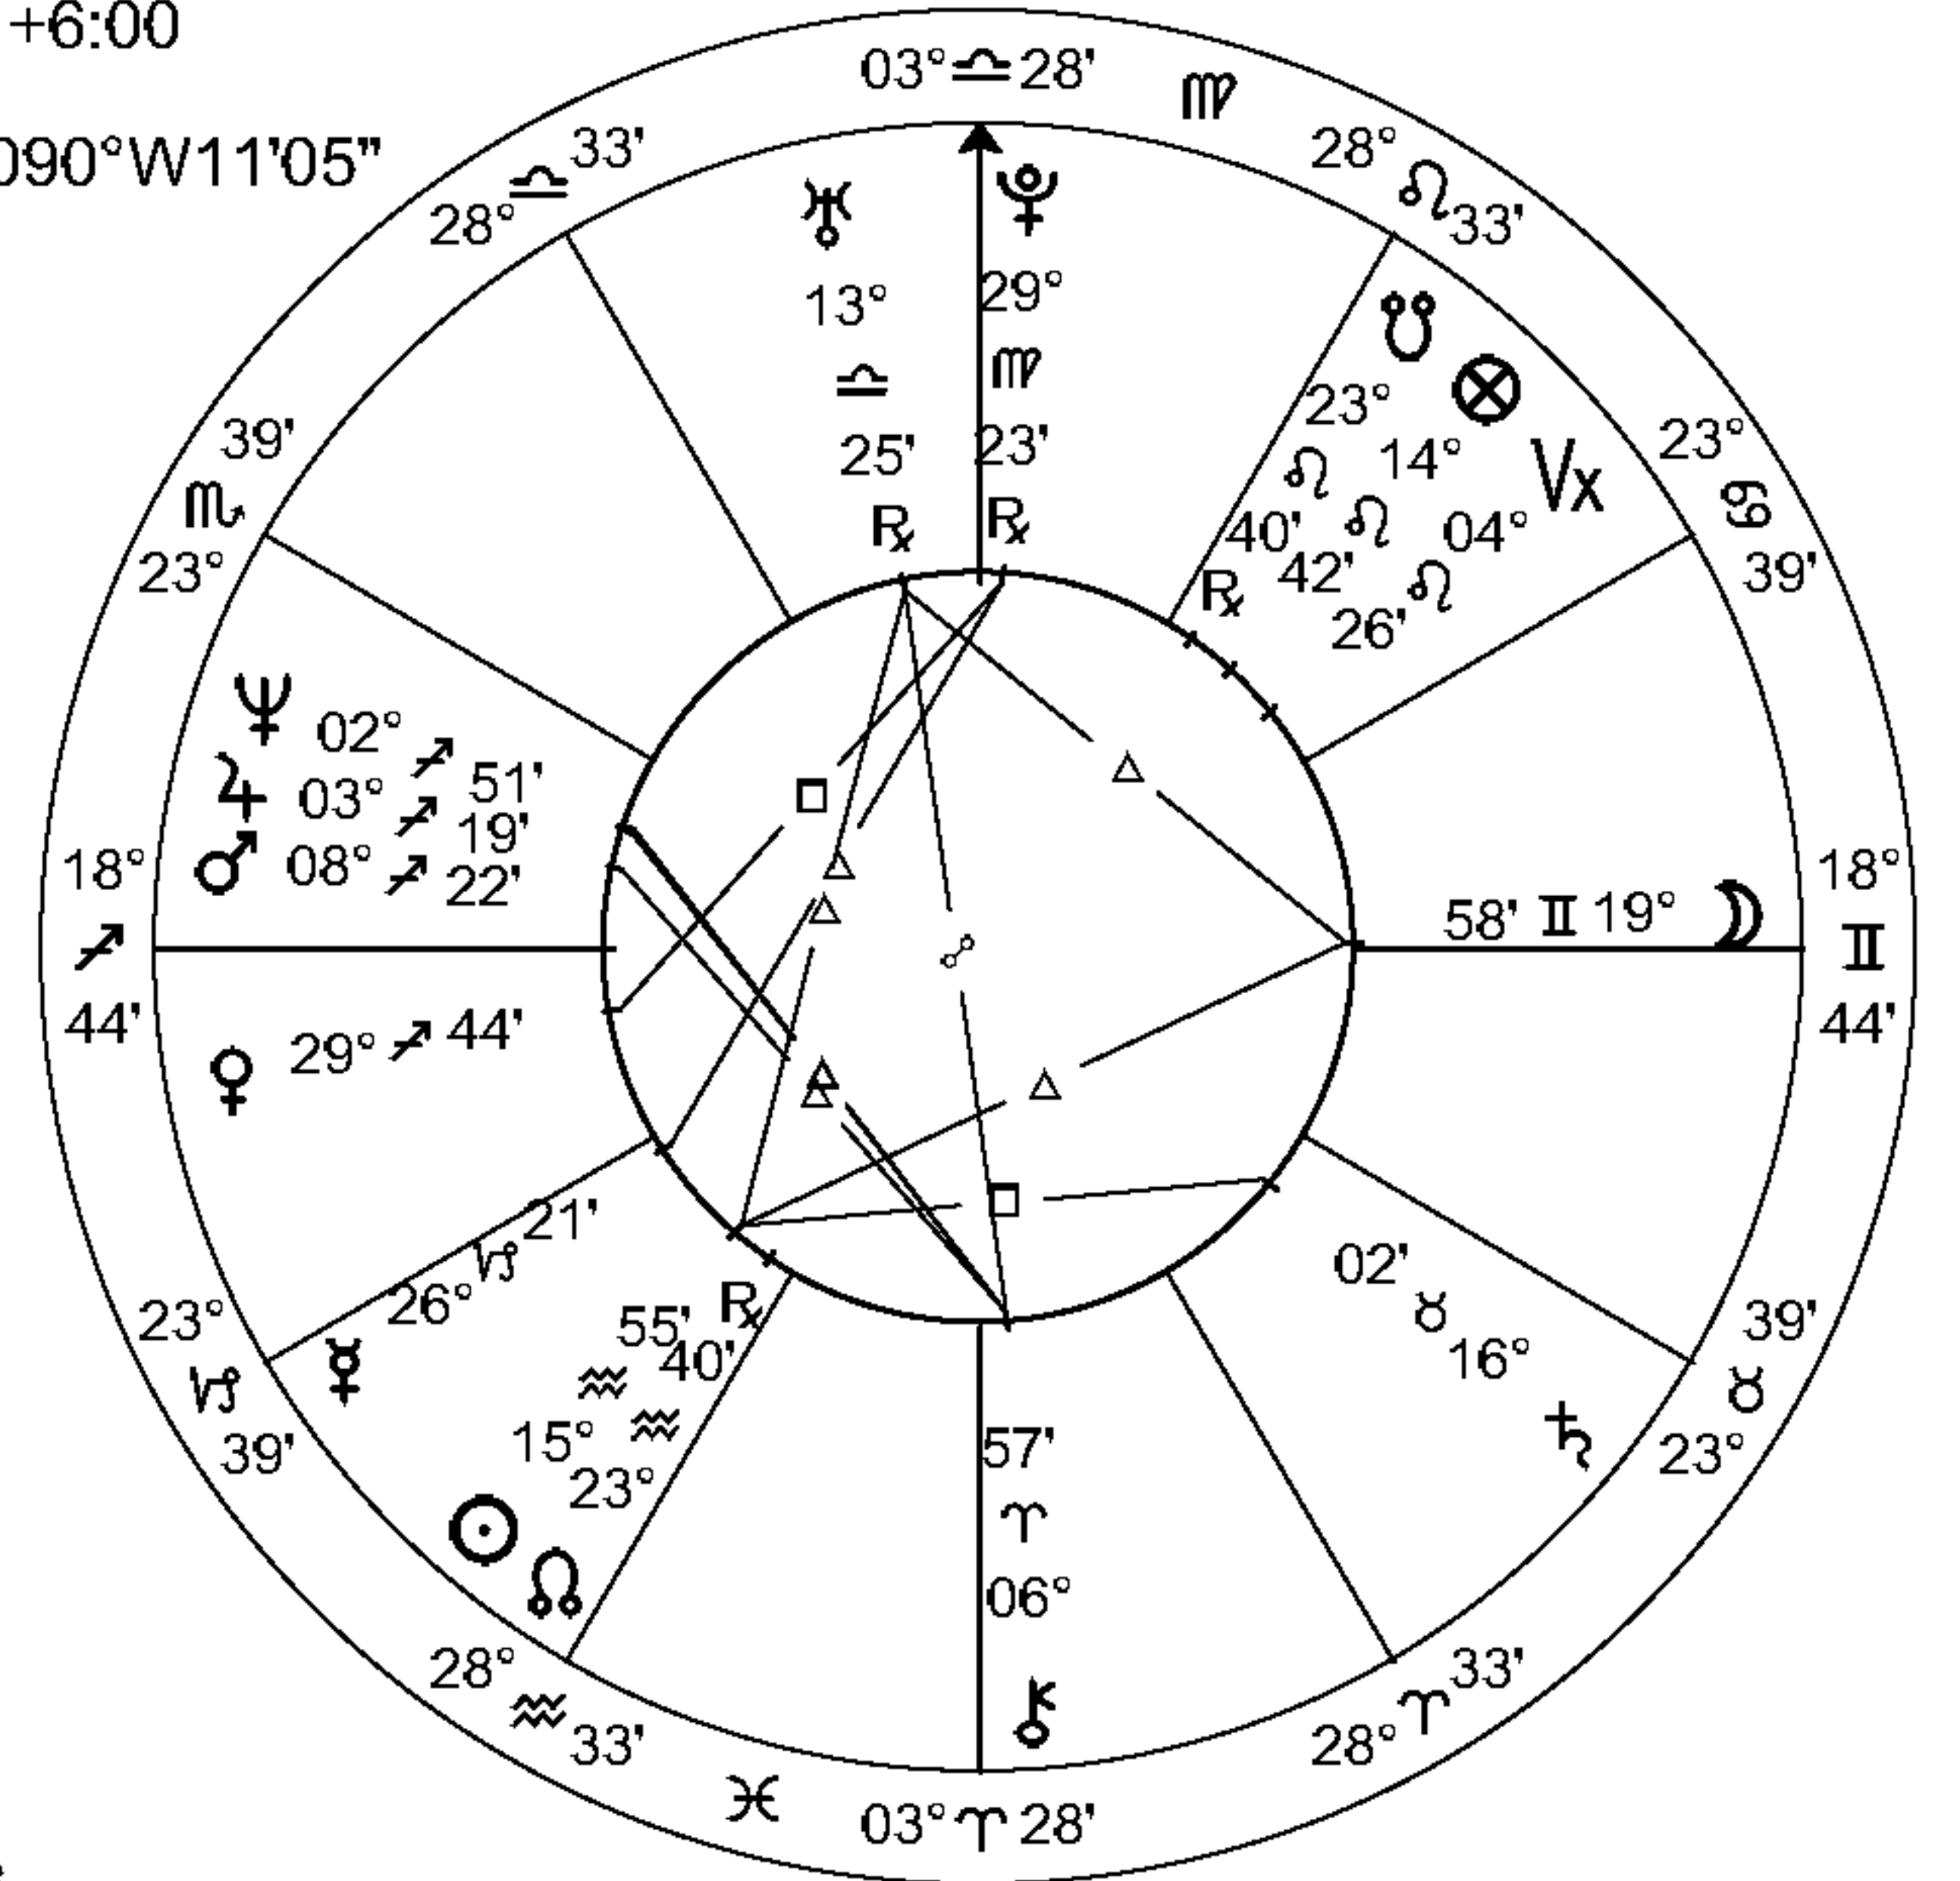

1971 QUINTET OF ASTROLOGERS

Chart 1
Pre-Natal Sun/Jupiter Conjunction
Event Chart
 Nov 9 1970
 1:20:51 am CST +6:00
 St Louis, MO
 38°N37'38"G 090°W11'52"
Geocentric
Tropical
Porphyry
True Node

Chart 2
Kelly Lee Phipps
Male Chart
 Feb 5 1971
 3:14 am CST +6:00
 Jackson, MS
 32°N17'55"G 090°W11'05"
Geocentric
Tropical
Porphyry
True Node

Chart 3
Jonathan Pearl
Male Chart
 Jun 25 1971
 6:39 am EDT +4:00
 Bay Shore, NY
 40°N43'30"G 073°W14'45"
Geocentric
Tropical
Porphyry
True Node

Chart 4
Eric Meyers
Male Chart
 Jun 26 1971
 11:29 pm EDT +4:00
 New Haven, CT
 41°N18'29"G 072°W55'43"
Geocentric
Tropical
Porphyry
True Node

Chart 5
Bill Street
Male Chart
 Oct 16 1971
 6:32 am CDT +5:00
 St Louis, MO
 38°N37'38"G 090°W11'52"
Geocentric
Tropical
Porphyry
True Node

Chart 6
Maurice Fernandez
Male Chart
 Nov 5 1971
 9:20 pm EET -2:00
 Bujumbura, Burundi
 03°S23'G 029°E22'
Geocentric
Tropical
Porphyry
True Node