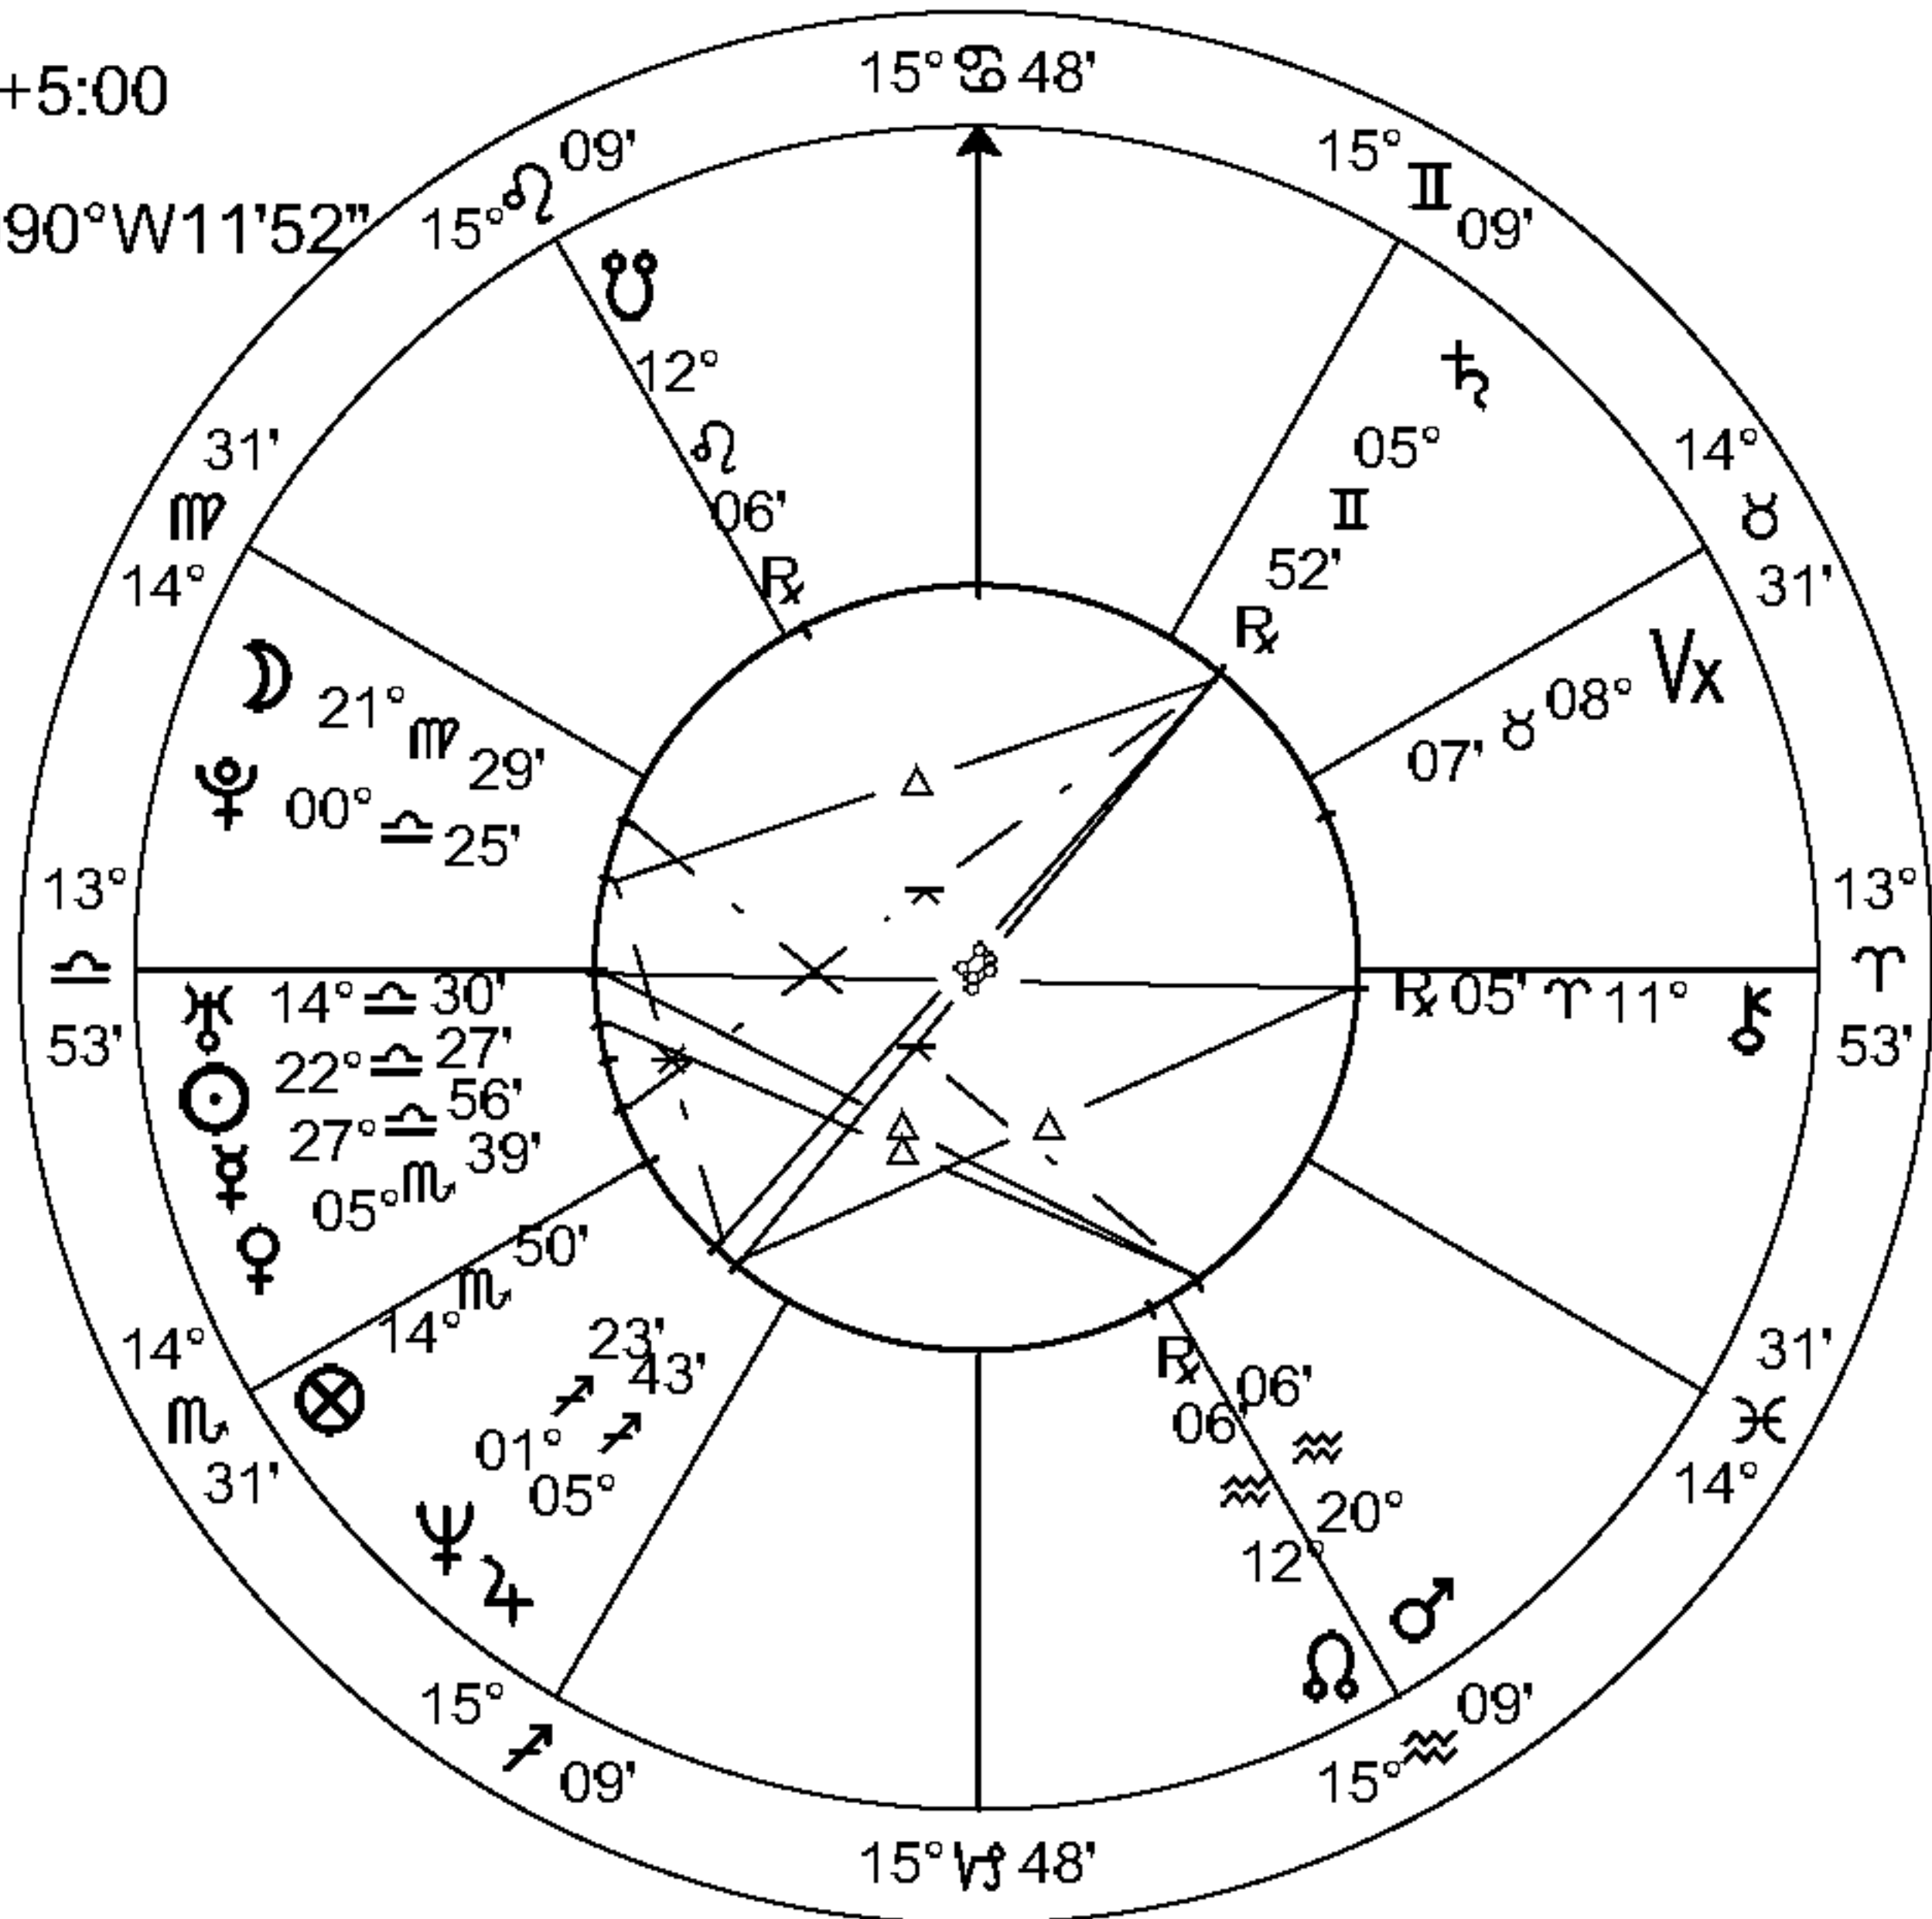

1971 QUINTET OF ASTROLOGERS

Chart 1
Pre-Natal Sun/Jupiter Conjunction
Event Chart
 Nov 9 1970
 1:20:51 am CST +6:00
 St Louis, MO
 38°N37'38"G 090°W11'52"
Geocentric
Tropical
Porphyry
True Node

Chart 2
Kelly Lee Phipps
Male Chart
 Feb 5 1971
 3:14 am CST +6:00
 Jackson, MS
 32°N17'55"G 090°W11'05"
Geocentric
Tropical
Porphyry
True Node

Chart 3
Jonathan Pearl
Male Chart
 Jun 25 1971
 6:39 am EDT +4:00
 Bay Shore, NY
 40°N43'30"G 073°W14'45"
Geocentric
Tropical
Porphyry
True Node

Chart 4
Eric Meyers
Male Chart
 Jun 26 1971
 11:29 pm EDT +4:00
 New Haven, CT
 41°N18'29"G 072°W55'43"
Geocentric
Tropical
Porphyry
True Node

Chart 5
Bill Street
Male Chart
 Oct 16 1971
 6:32 am CDT +5:00
 St Louis, MO
 38°N37'38"G 090°W11'52"
Geocentric
Tropical
Porphyry
True Node

Chart 6
Maurice Fernandez
Male Chart
 Nov 5 1971
 9:20 pm EET -2:00
 Bujumbura, Burundi
 03°S23'G 029°E22'
Geocentric
Tropical
Porphyry
True Node