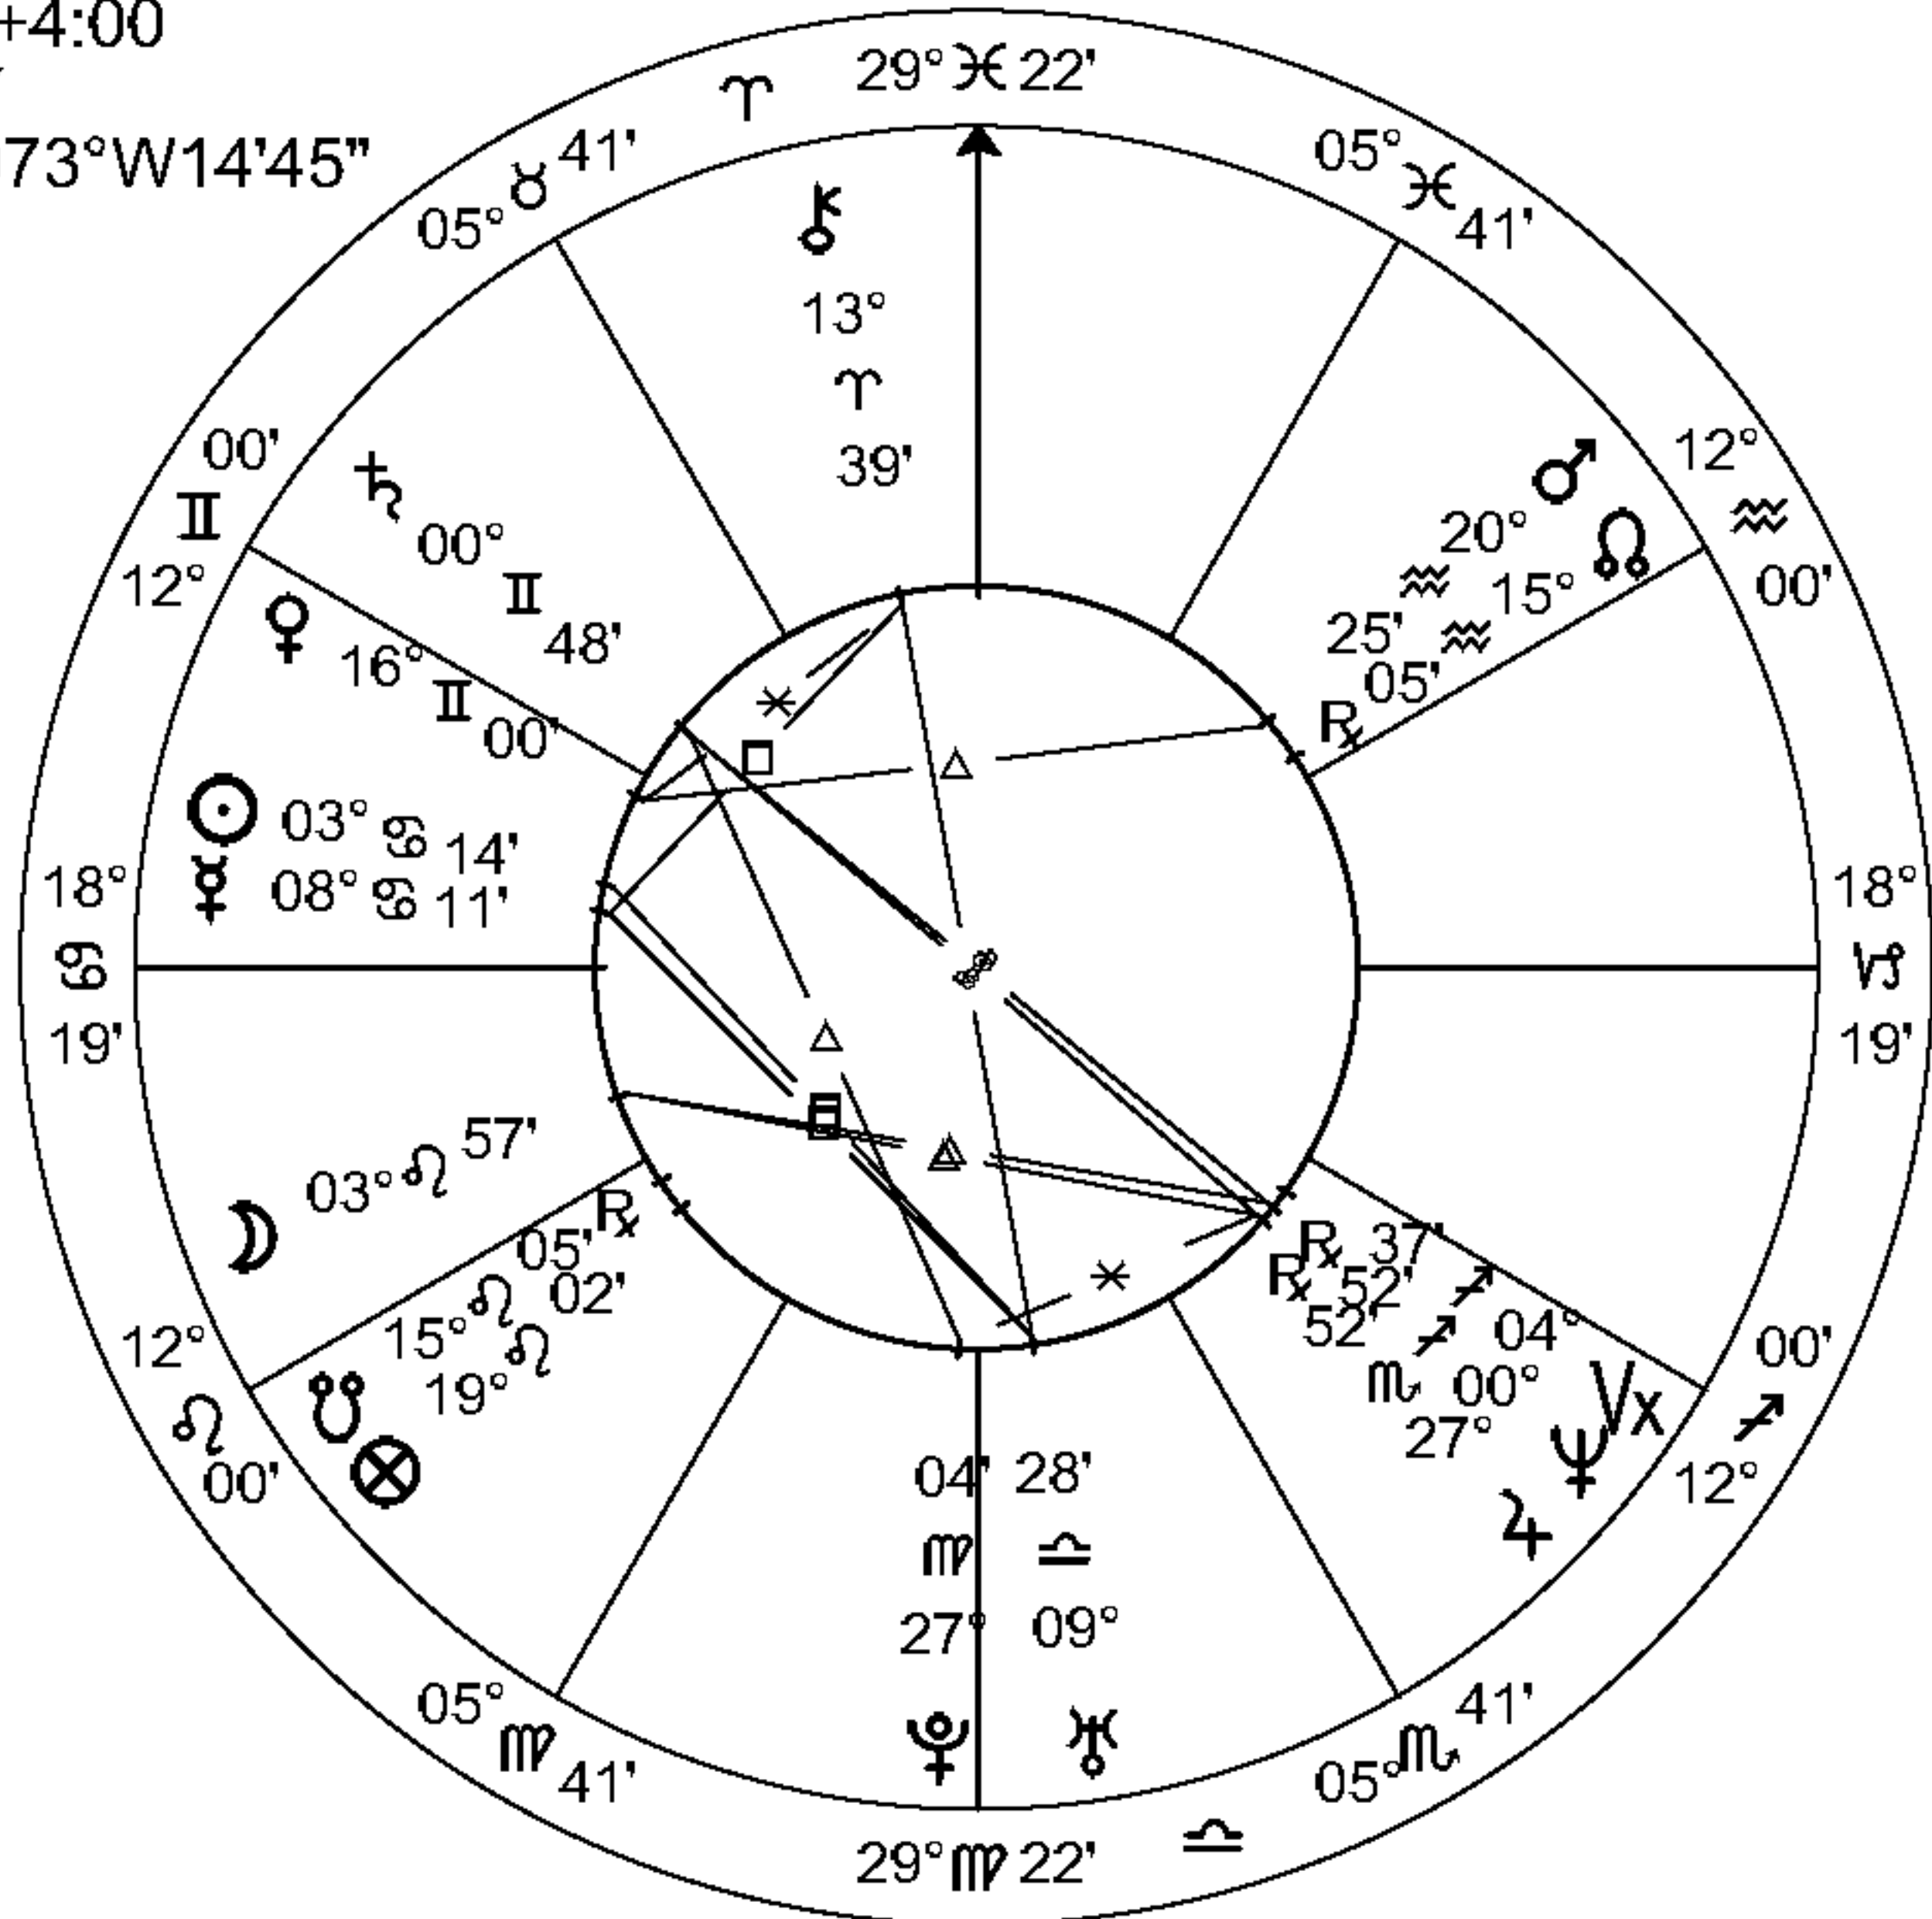

1971 QUINTET OF ASTROLOGERS

Chart 1
Pre-Natal Sun/Jupiter Conjunction
Event Chart
 Nov 9 1970
 1:20:51 am CST +6:00
 St Louis, MO
 38°N37'38"G 090°W11'52"
Geocentric
Tropical
Porphyry
True Node

Chart 2
Kelly Lee Phipps
Male Chart
 Feb 5 1971
 3:14 am CST +6:00
 Jackson, MS
 32°N17'55"G 090°W11'05"
Geocentric
Tropical
Porphyry
True Node

Chart 3
Jonathan Pearl
Male Chart
 Jun 25 1971
 6:39 am EDT +4:00
 Bay Shore, NY
 40°N43'30"G 073°W14'45"
Geocentric
Tropical
Porphyry
True Node

Chart 4
Eric Meyers
Male Chart
 Jun 26 1971
 11:29 pm EDT +4:00
 New Haven, CT
 41°N18'29"G 072°W55'43"
Geocentric
Tropical
Porphyry
True Node

Chart 5
Bill Street
Male Chart
 Oct 16 1971
 6:32 am CDT +5:00
 St Louis, MO
 38°N37'38"G 090°W11'52"
Geocentric
Tropical
Porphyry
True Node

Chart 6
Maurice Fernandez
Male Chart
 Nov 5 1971
 9:20 pm EET -2:00
 Bujumbura, Burundi
 03°S23'G 029°E22'
Geocentric
Tropical
Porphyry
True Node